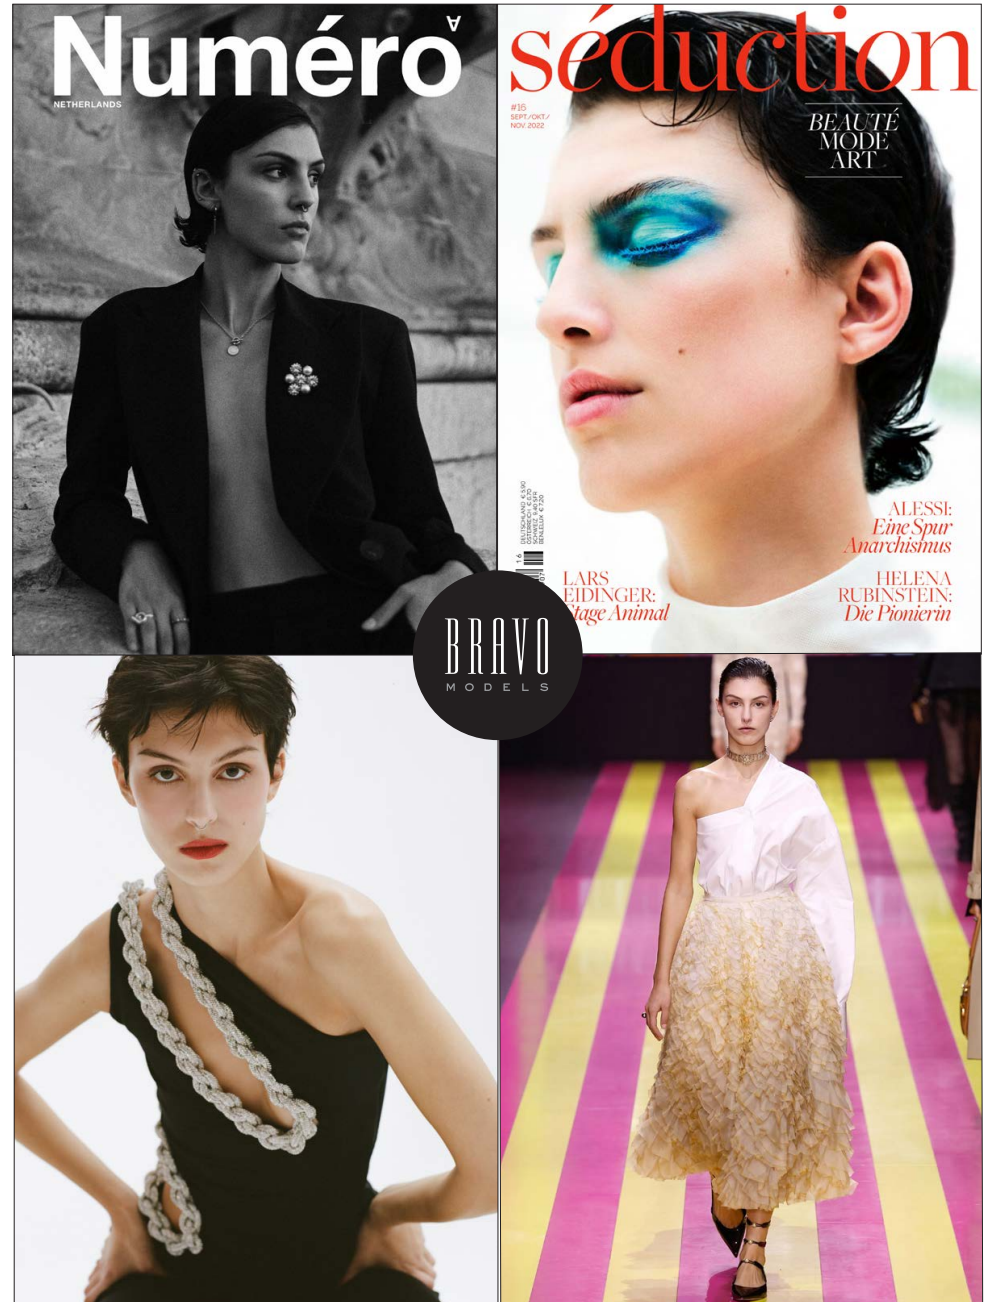

Mary Alexandridi

BRAVO MODELS

Height 177 Bust 77 Waist 59 Hips 89 Shoe 25 Eyes Black Hair Brown

HILLSIDE TERRACE H-301 18-17 SARUGAKUCHO SHIBUYA TOKYO 150-0033 JAPAN
PHONE 03.3463.9090 / FAX 03.3463.9901
WWW.BRAVOMODELS.NET