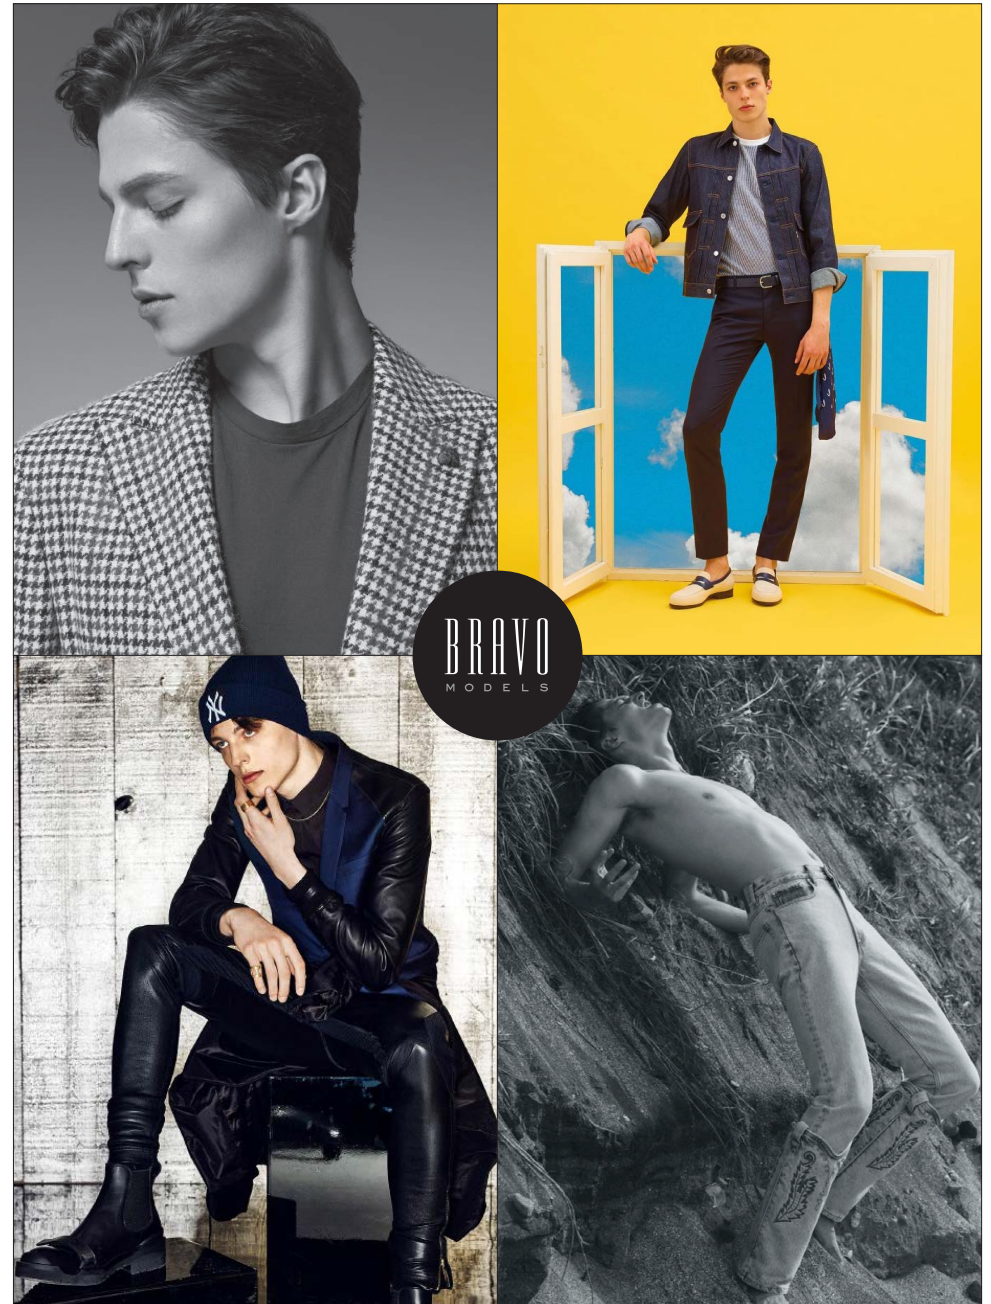

Brodie

BRAVO MODELS

Height 188 Chest 94 Waist 76 Hips 95 Shoe 28 Eyes Blue Hair Brown

BRAVO
MODELS

HILLSIDE TERRACE H-301 18-17 SARUGAKUCHO SHIBUYA TOKYO 150-0033 JAPAN
PHONE 03.3463.9090 / FAX 03.3463.9901
WWW.BRAVOMODELS.NET