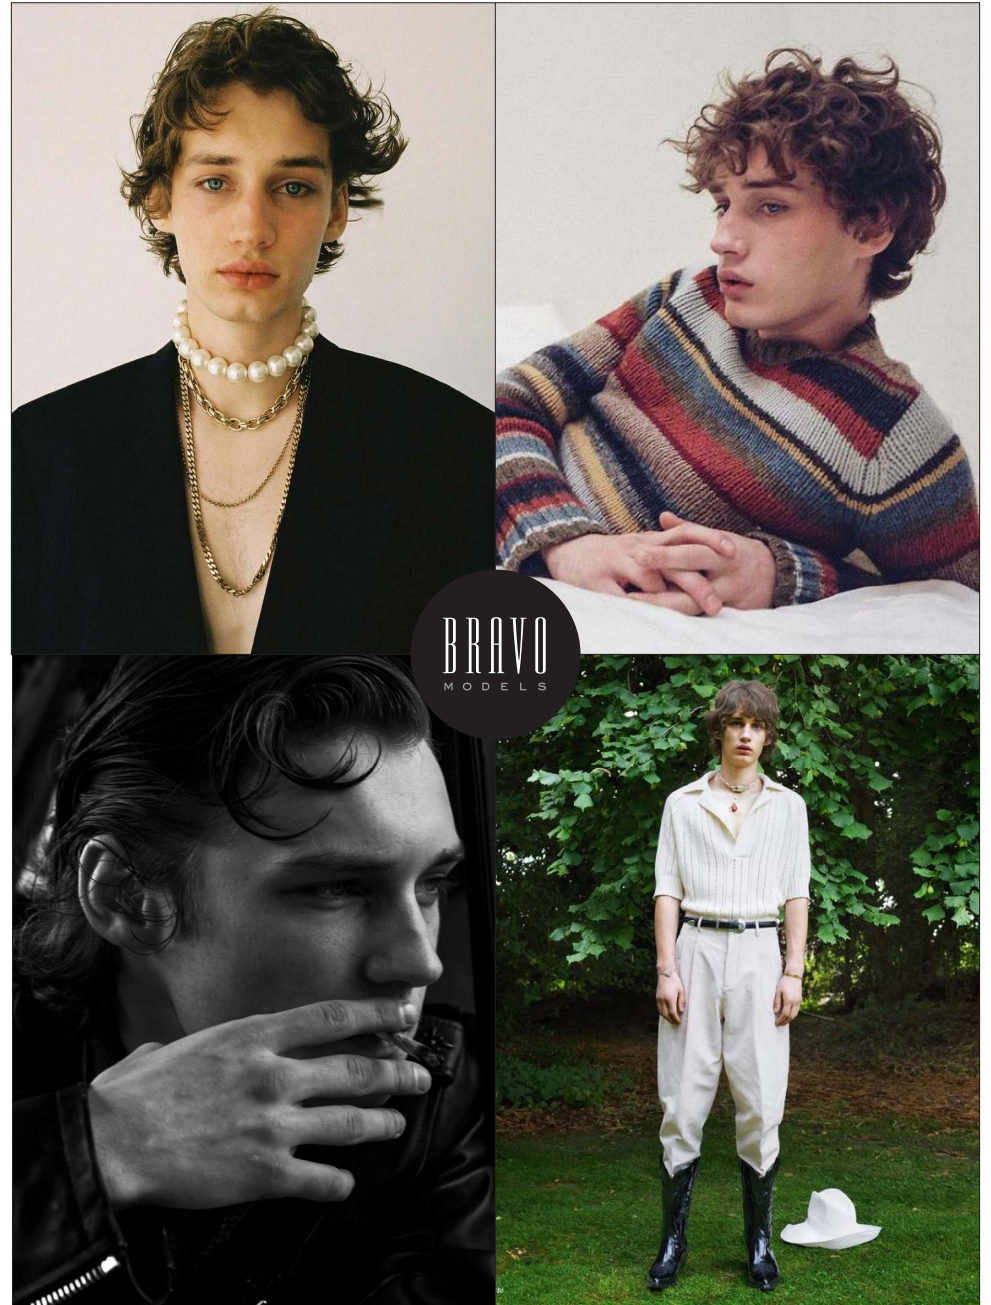

Roberts

BRAVO MODELS

Height 186 Chest 92 Waist 70 Hips 87 Shoe 28 Eyes Blue Hair Brown

HILLSIDE TERRACE H-301 18-17 SARUGAKUCHO SHIBUYA TOKYO 150-0033 JAPAN
PHONE 03.3463.9090 / FAX 03.3463.9901
WWW.BRAVOMODELS.NET