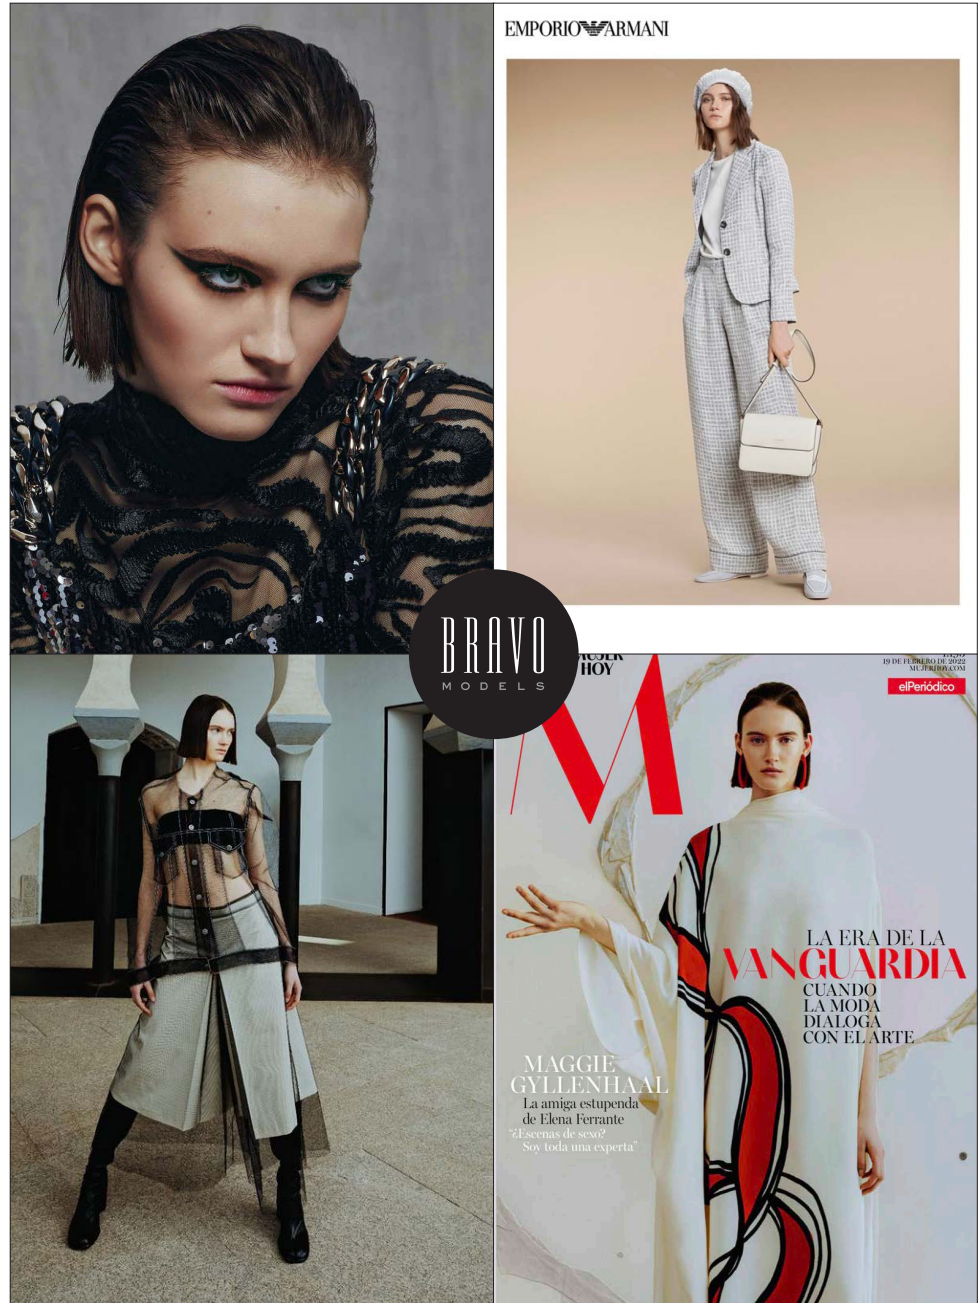

Birgit

BRAVO MODELS

Height 177 Bust 80 Waist 60 Hips 90 Shoe 25 Eyes Green Hair Lt.brown

EMPORIO ARMANI

BRAVO MODELS

HILLSIDE TERRACE H-301 18-17 SARUGAKUCHO SHIBUYA TOKYO 150-0033 JAPAN
PHONE 03.3463.9090 / FAX 03.3463.9901
WWW.BRAVOMODELS.NET