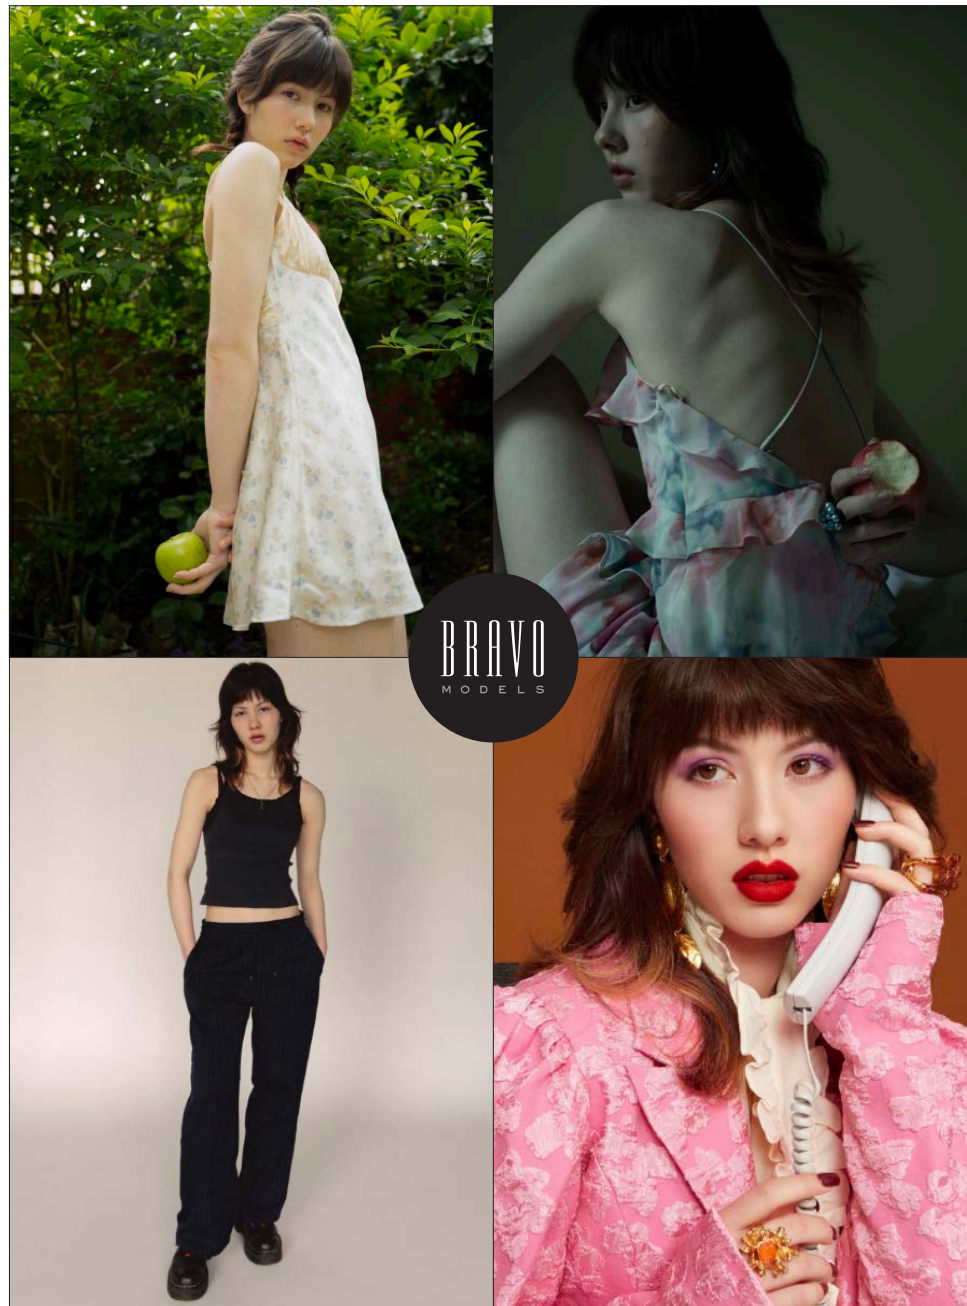

Amile

山宮あみれ

BRAVO MODELS

Height 170 Bust 79 Waist 59 Hips 88 Shoe 24 Eyes brown Hair dk. brown

HILLSIDE TERRACE H-301 18-17 SARUGAKUCHO SHIBUYA TOKYO 150-0033 JAPAN
PHONE 03.3463.9090 / FAX 03.3463.9901
WWW.BRAVOMODELS.NET