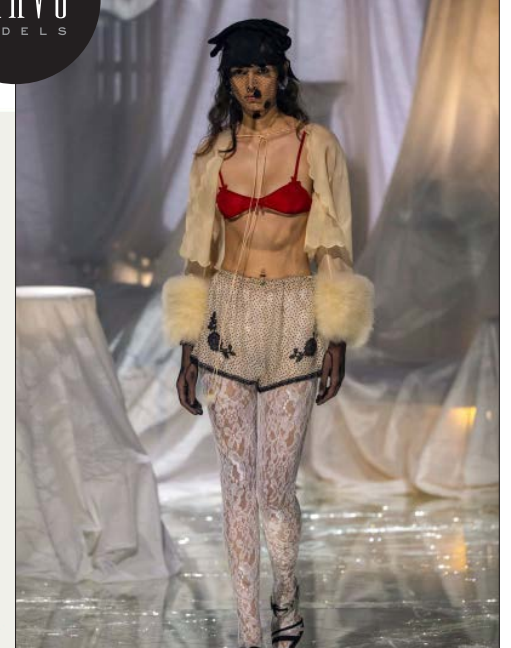

Rosa

BRAVO MODELS

Height 175 Bust 78 Waist 60 Hips 84 Shoe 24 Eyes Brown Hair Brown

Vivienne Westwood

BRAVO  
MODELS

HILLSIDE TERRACE H-301 18-17 SARUGAKUCHO SHIBUYA TOKYO 150-0033 JAPAN  
PHONE 03.3463.9090 / FAX 03.3463.9901  
WWW.BRAVOMODELS.NET