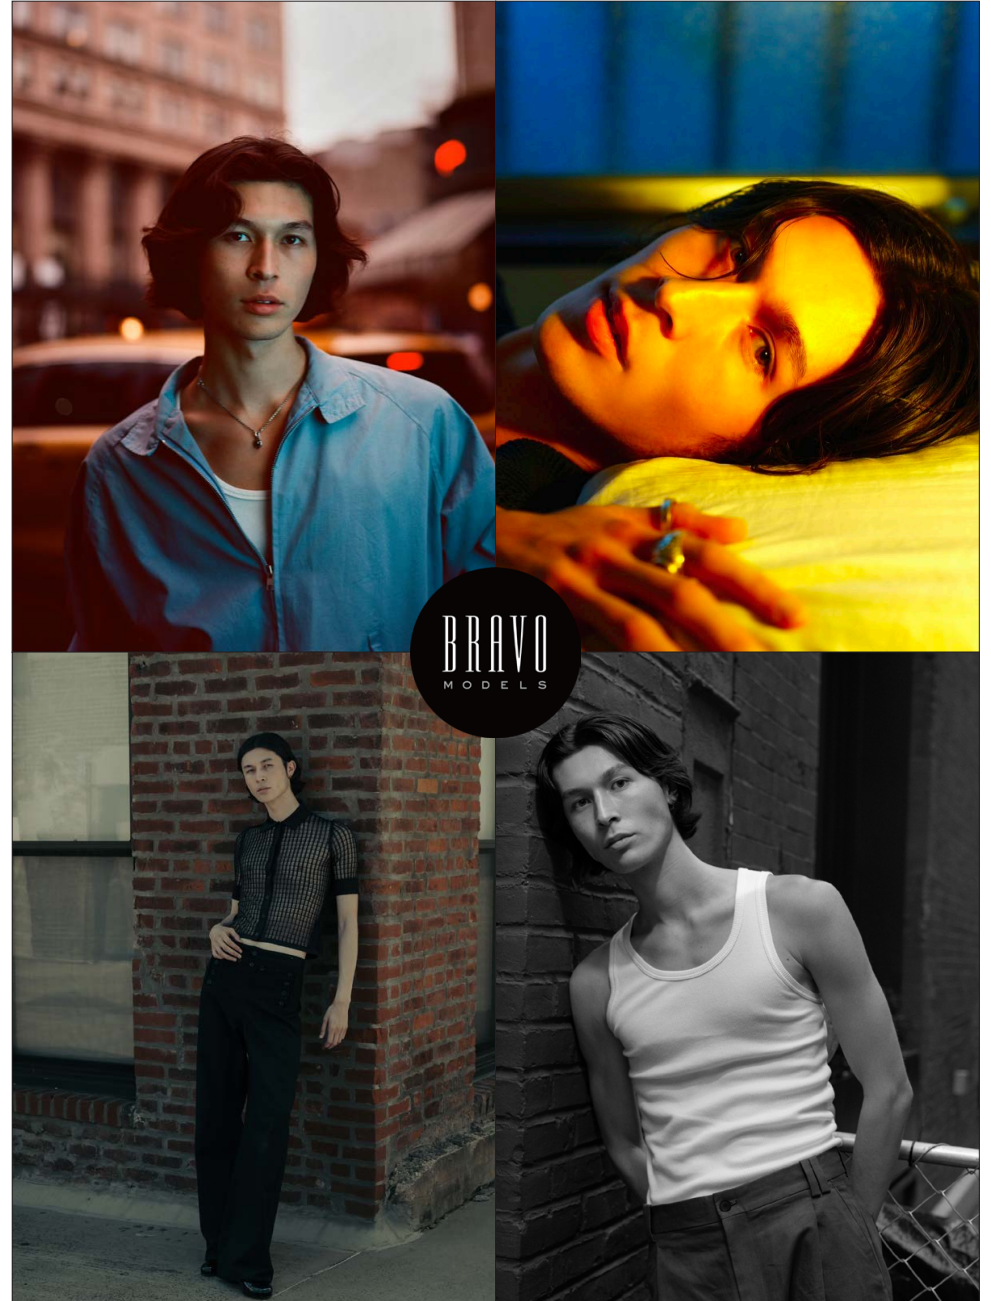

IAN

BRAVO MODELS

Height 188 Chest 92 Waist 74 Hips 95 Shoe 28.5 Eyes Hazel Hair Dk.Brown

HILLSIDE TERRACE H-301 18-17 SARUGAKUCHO SHIBUYA TOKYO 150-0033 JAPAN  
PHONE 03.3463.9090 / FAX 03.3463.9901  
WWW.BRAVOMODELS.NET