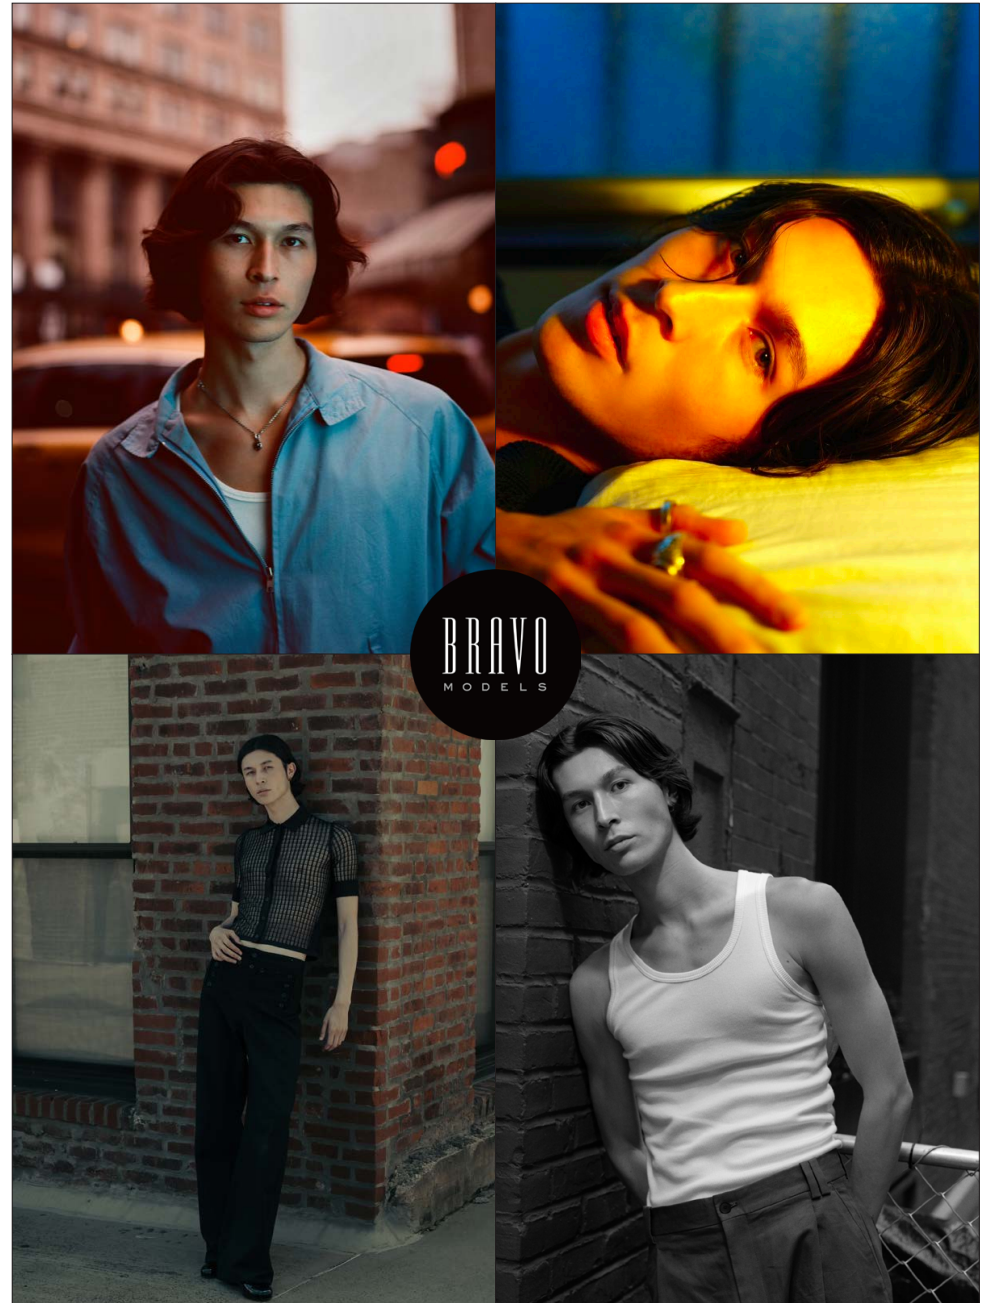

IAN

BRAVO MODELS

Height 188 Chest 92 Waist 74 Hips 95 Shoe 28.5 Eyes Hazel Hair Dk.Brown

HILLSIDE TERRACE H-301 18-17 SARUGAKUCHO SHIBUYA TOKYO 150-0033 JAPAN
PHONE 03.3463.9090 / FAX 03.3463.9901
WWW.BRAVOMODELS.NET