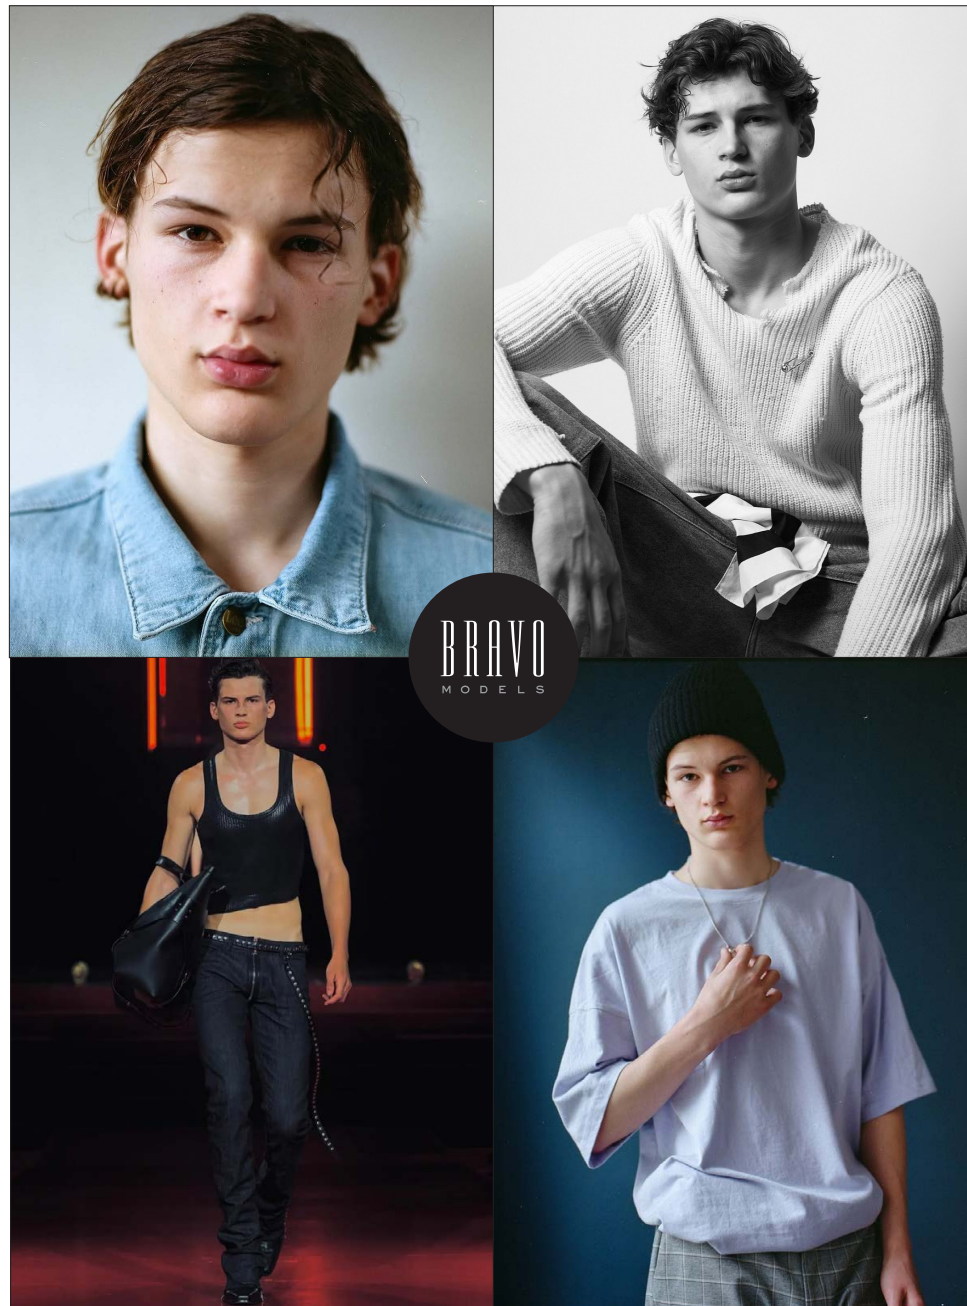

Elliot

BRAVO MODELS

Height 187 Chest 90 Waist 70 Hips 92 Shoe 28 Eyes Brown Hair Brown

HILLSIDE TERRACE H-301 18-17 SARUGAKUCHO SHIBUYA TOKYO 150-0033 JAPAN
PHONE 03.3463.9090 / FAX 03.3463.9901
WWW.BRAVOMODELS.NET