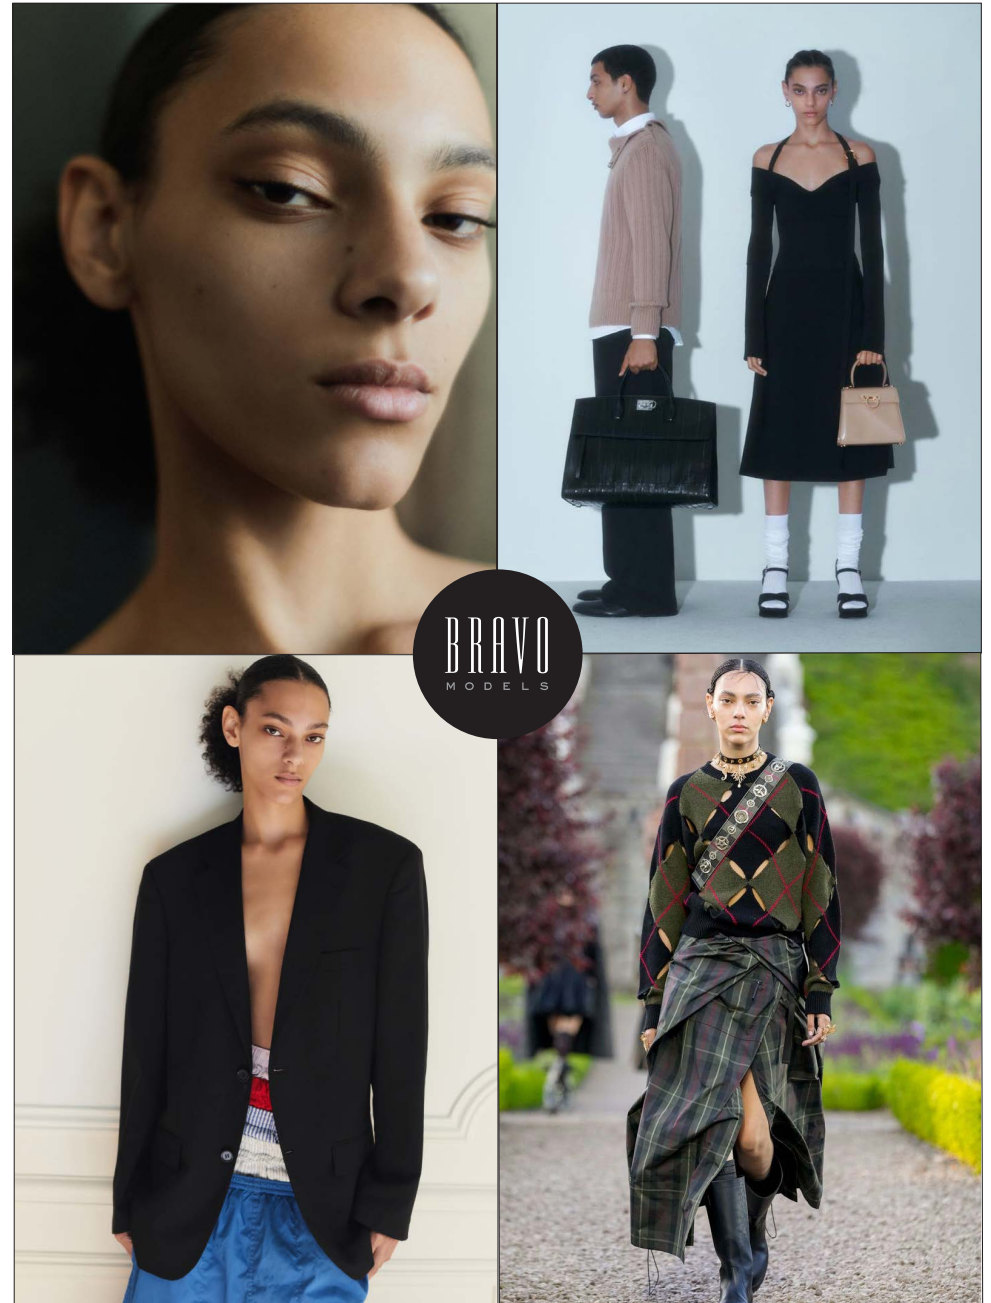

Rosanna
BRAVO MODELS

Height 177 Bust 80 Waist 58 Hips 88 Shoe 25 Eyes Brown Hair Brown

HILLSIDE TERRACE H-301 18-17 SARUGAKUCHO SHIBUYA TOKYO 150-0033 JAPAN
PHONE 03.3463.9090 / FAX 03.3463.9901
WWW.BRAVOMODELS.NET