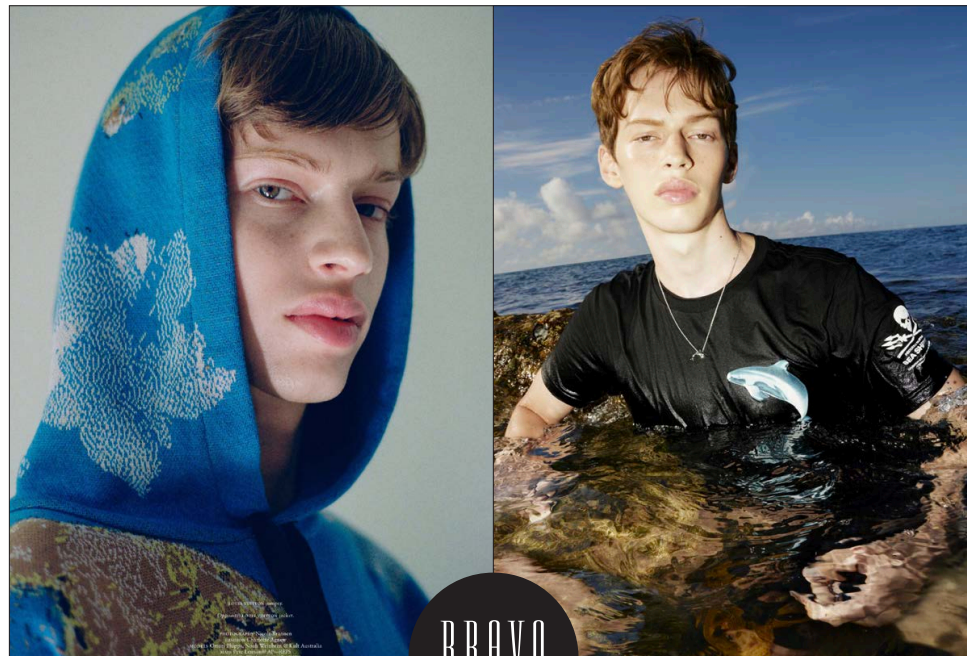

Noah

BRAVO MODELS

Height 183 Chest 90 Waist 71 Hips 92 Shoe 28 Eyes Hazel Hair Dk. Blonde

HILLSIDE TERRACE H-301 18-17 SARUGAKUCHO SHIBUYA TOKYO 150-0033 JAPAN
PHONE 03.3463.9090 / FAX 03.3463.9901
WWW.BRAVOMODELS.NET