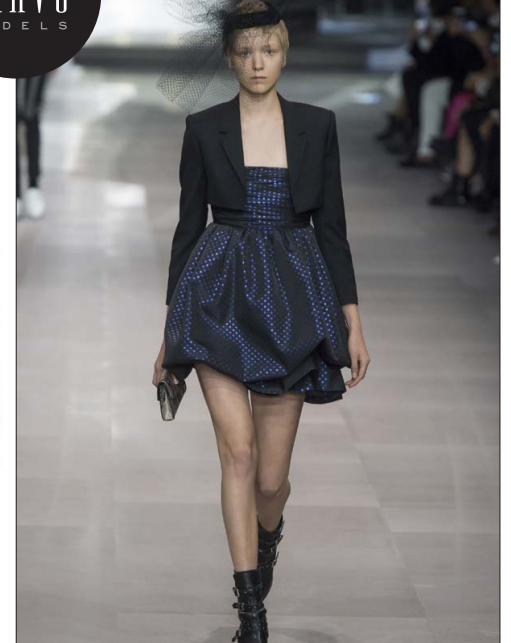

Sophie

BRAVO MODELS

Height 178 Bust 81 Waist 60 Hips 89 Shoe 26 Eyes Blue Hair Blonde

HILLSIDE TERRACE H-301 18-17 SARUGAKUCHO SHIBUYA TOKYO 150-0033 JAPAN
PHONE 03.3463.9090 / FAX 03.3463.9901
WWW.BRAVOMODELS.NET