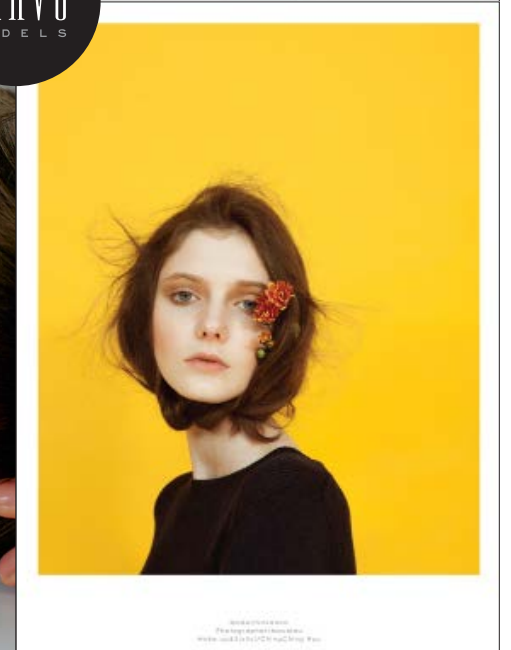

# Savanna

BRAVO MODELS

Height 177 Bust 81 Waist 58 Hips 88 Shoe 25 Eyes Blue Hair Brown

HILLSIDE TERRACE H-301 18-17 SARUGAKUCHO SHIBUYA TOKYO 150-0033 JAPAN  
PHONE 03.3463.9090 / FAX 03.3463.9901  
WWW.BRAVOMODELS.NET