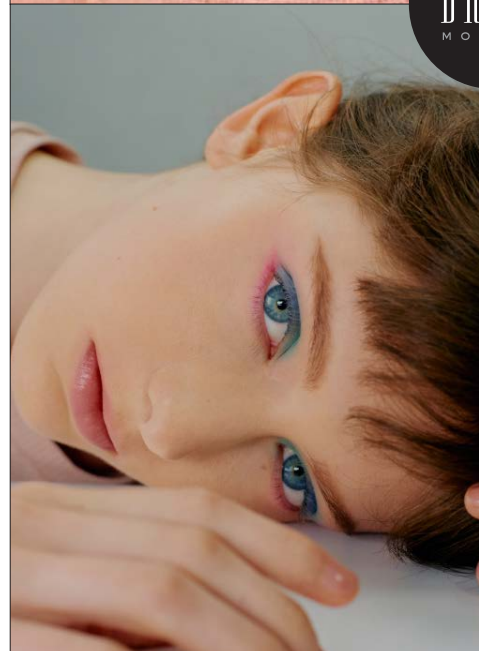

# Savanna

BRAVO MODELS

Height 177 Bust 81 Waist 58 Hips 88 Shoe 25 Eyes Blue Hair Brown

HILLSIDE TERRACE H-301 18-17 SARUGAKUCHO SHIBUYA TOKYO 150-0033 JAPAN  
PHONE 03.3463.9090 / FAX 03.3463.9901  
WWW.BRAVOMODELS.NET