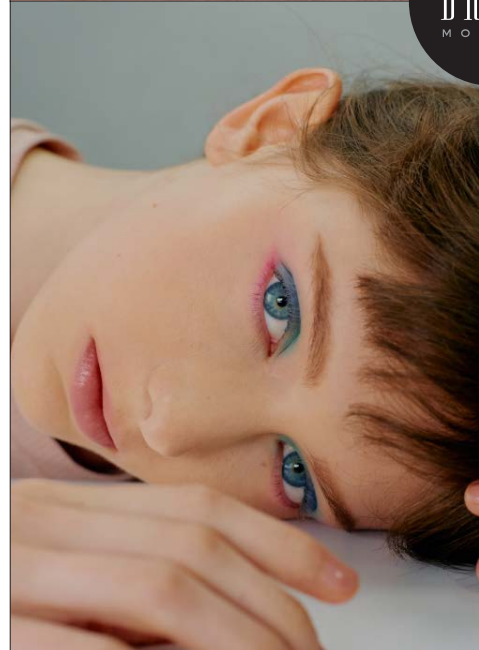

# Savanna

BRAVO MODELS

Height 177 Bust 81 Waist 58 Hips 88 Shoe 25 Eyes Blue Hair Brown

HILLSIDE TERRACE H-301 18-17 SARUGAKUCHO SHIBUYA TOKYO 150-0033 JAPAN  
PHONE 03.3463.9090 / FAX 03.3463.9901  
WWW.BRAVOMODELS.NET