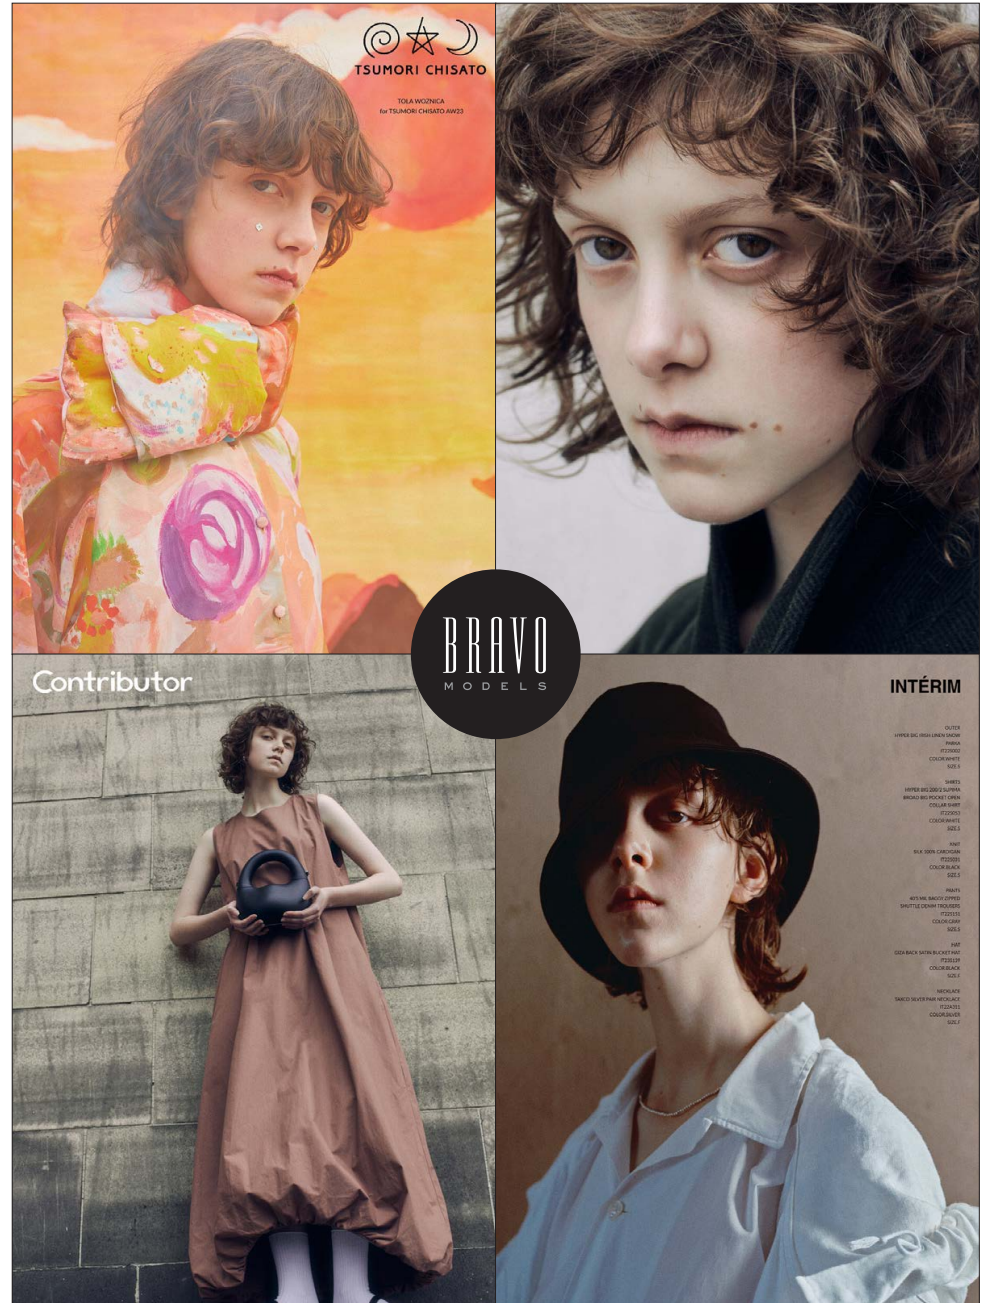

Tola

BRAVO MODELS

Height 177 Bust 75 Waist 58 Hips 86 Shoe 24.5 Eyes Green Hair Brown

HILLSIDE TERRACE H-301 18-17 SARUGAKUCHO SHIBUYA TOKYO 150-0033 JAPAN  
 PHONE 03.3463.9090 / FAX 03.3463.9901  
 WWW.BRAVOMODELS.NET