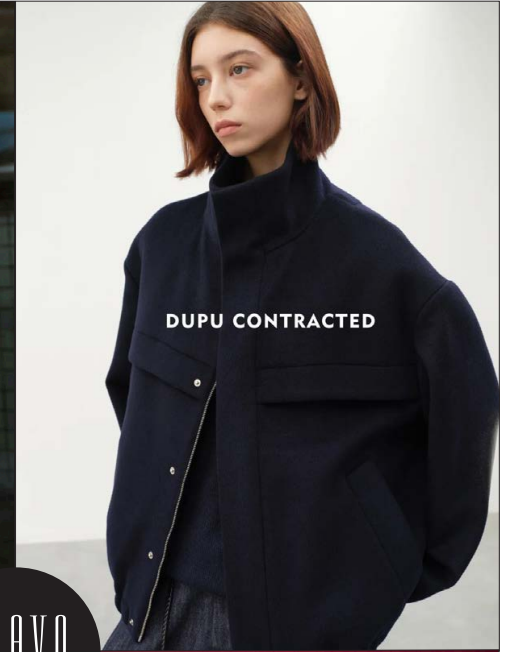

Liza B

BRAVO MODELS

Height 172 Bust 78 Waist 58 Hips 86 Shoe 24 Eyes Green Hair Black

HILLSIDE TERRACE H-301 18-17 SARUGAKUCHO SHIBUYA TOKYO 150-0033 JAPAN
PHONE 03.3463.9090 / FAX 03.3463.9901
WWW.BRAVOMODELS.NET