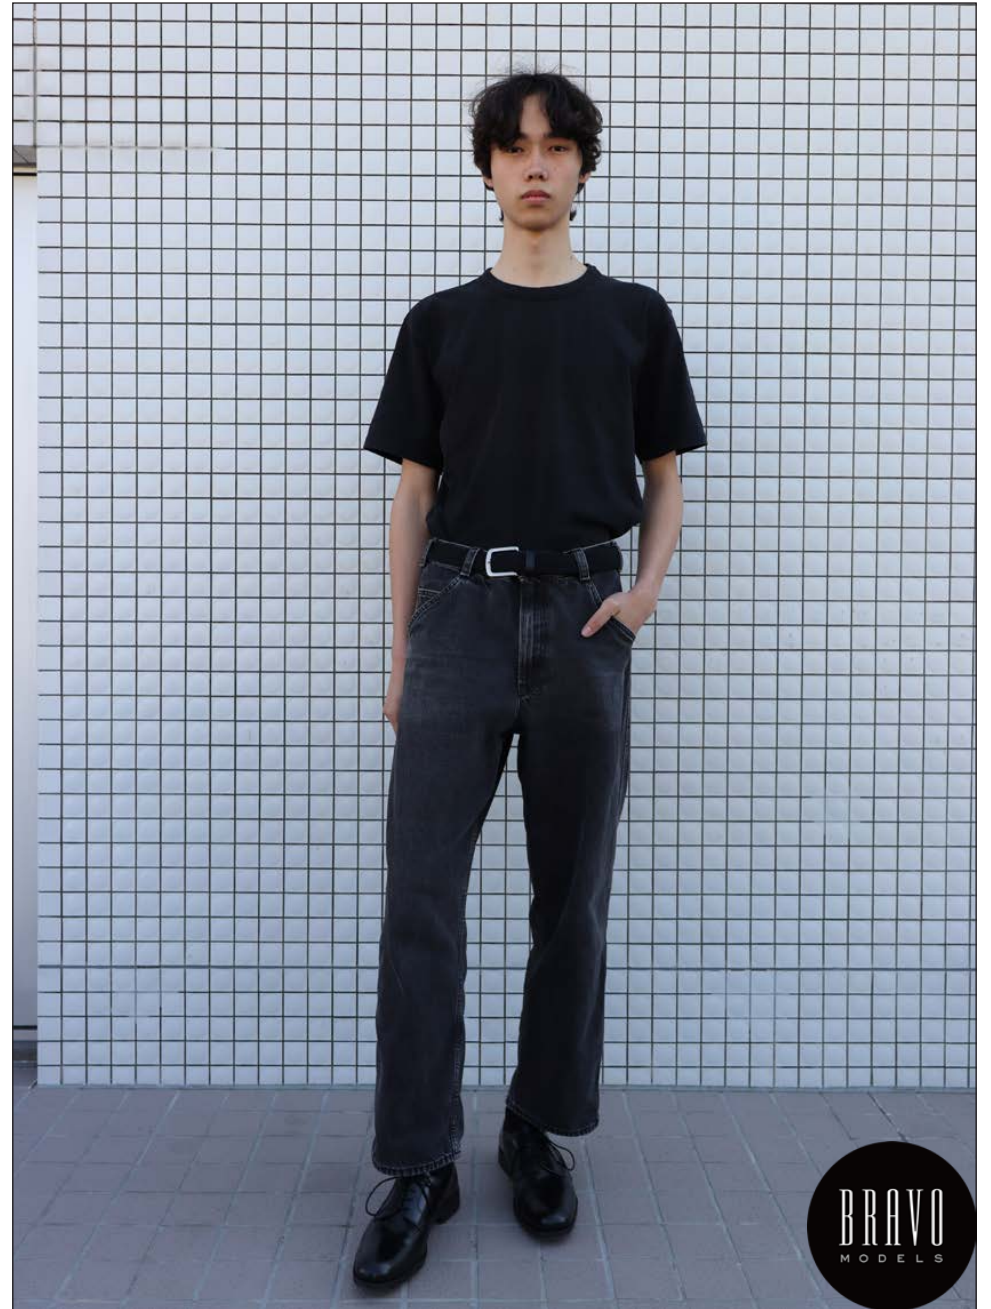

Naoki Alex

BRAVO MODELS

Height 186 Chest 84 Waist 73 Hips 87 Shoe 28 Eyes Dk.brown Hair Dk.brown

HILLSIDE TERRACE H-301 18-17 SARUGAKUCHO SHIBUYA TOKYO 150-0033 JAPAN
PHONE 03.3463.9090 / FAX 03.3463.9901
WWW.BRAVOMODELS.NET