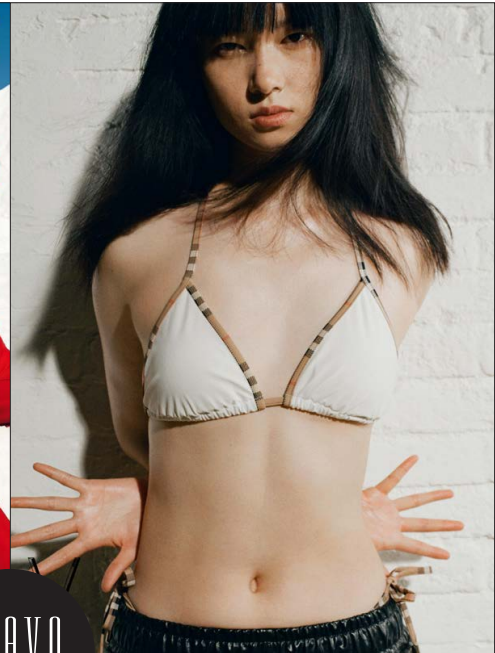

Shulei Hong

BRAVO MODELS

Height 176 Bust 75 Waist 60 Hips 88 Shoe 24.5 Eyes d.brown Hair black

HILLSIDE TERRACE H-301 18-17 SARUGAKUCHO SHIBUYA TOKYO 150-0033 JAPAN
 PHONE 03.3463.9090 / FAX 03.3463.9901
 WWW.BRAVOMODELS.NET