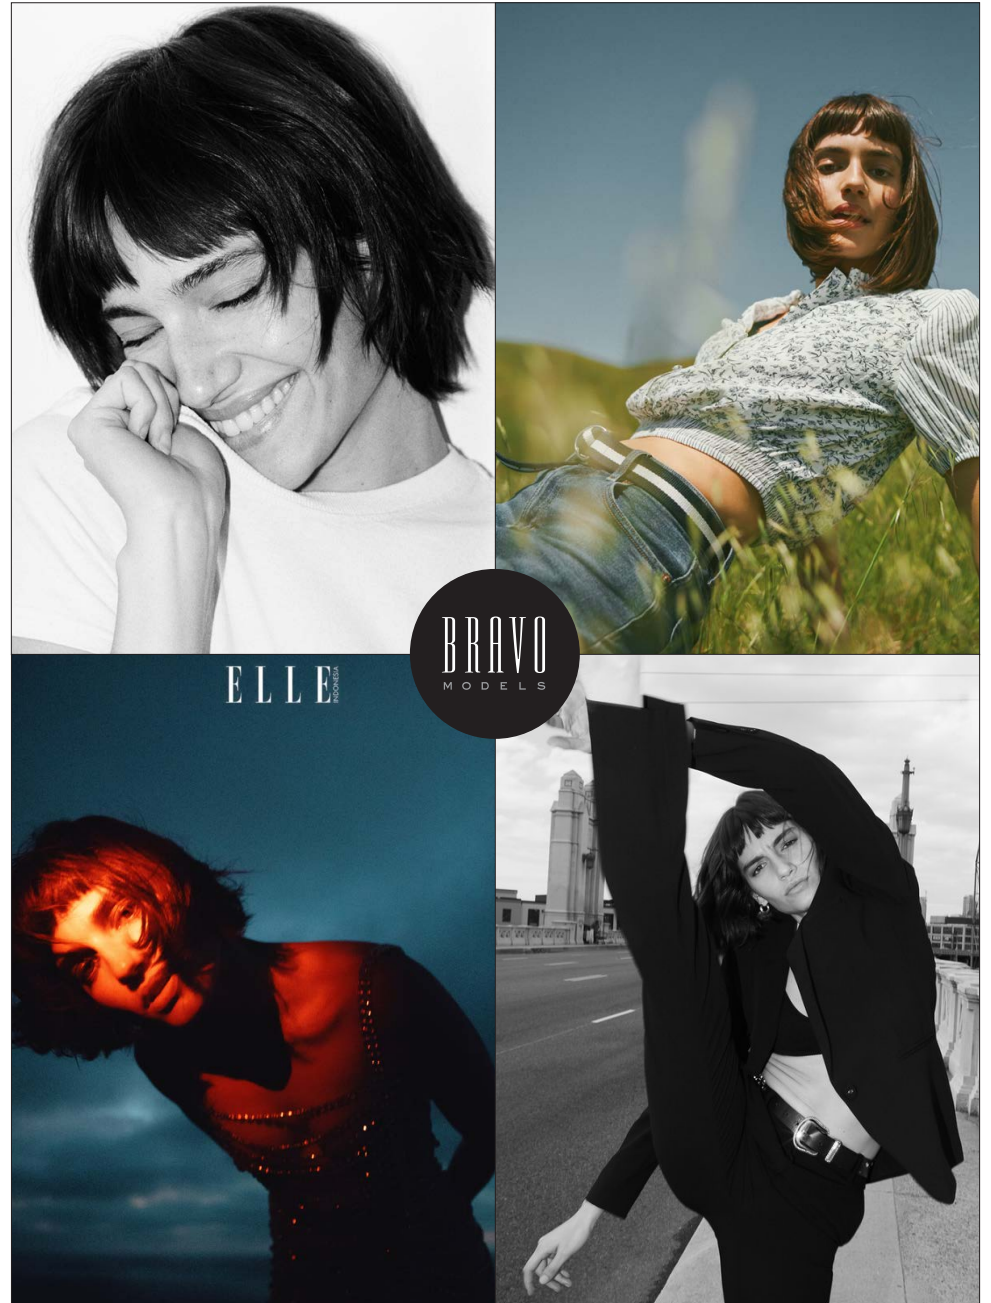

# Gabrielle

BRAVO MODELS

Height 170cm Bust 78cm Waist 60cm Hips 89cm Shoe 25.5cm Eyes&Hair Brown

ELLE

BRAVO  
MODELS

HILLSIDE TERRACE H-301 18-17 SARUGAKUCHO SHIBUYA TOKYO 150-0033 JAPAN  
PHONE 03.3463.9090 / FAX 03.3463.9901  
WWW.BRAVOMODELS.NET