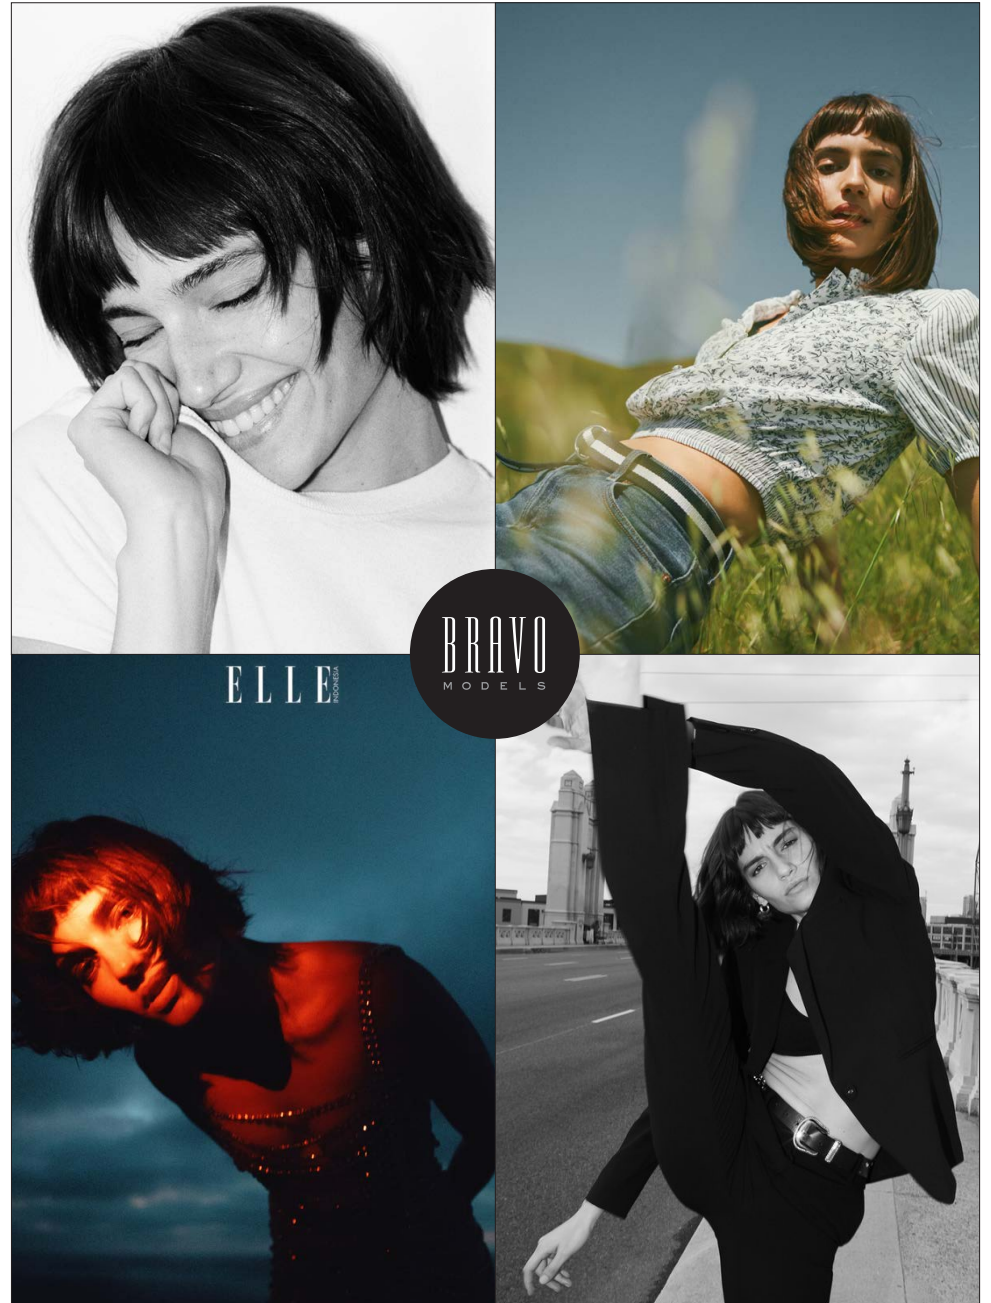

# Gabrielle

BRAVO MODELS

Height 170cm Bust 78cm Waist 60cm Hips 89cm Shoe 25.5cm Eyes&Hair Brown

HILLSIDE TERRACE H-301 18-17 SARUGAKUCHO SHIBUYA TOKYO 150-0033 JAPAN  
PHONE 03.3463.9090 / FAX 03.3463.9901  
WWW.BRAVOMODELS.NET