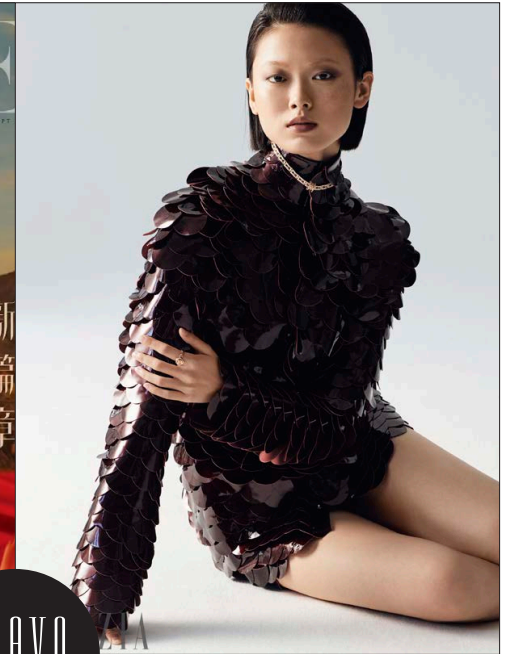

FanFan

BRAVO MODELS

Height 178 Bust 78 Waist 60 Hips 88 Shoe 25 - 25.5 Eyes dk.brown Hair black

HILLSIDE TERRACE H-301 18-17 SARUGAKUCHO SHIBUYA TOKYO 150-0033 JAPAN  
PHONE 03.3463.9090 / FAX 03.3463.9901  
WWW.BRAVOMODELS.NET