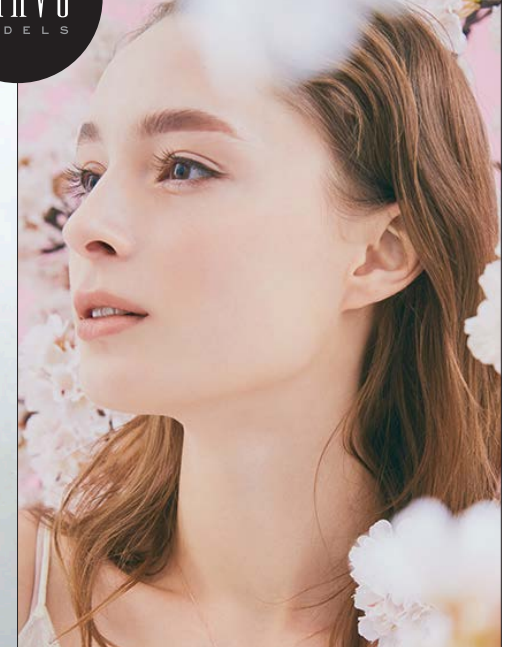

Sasha C

BRAVO MODELS

Height 176 Bust 82 Waist 57 Hips 86 Shoe 25 Eyes Brown Hair Lt.brown

FOX EY

HILLSIDE TERRACE H-301 18-17 SARUGAKUCHO SHIBUYA TOKYO 150-0033 JAPAN
PHONE 03.3463.9090 / FAX 03.3463.9901
WWW.BRAVOMODELS.NET