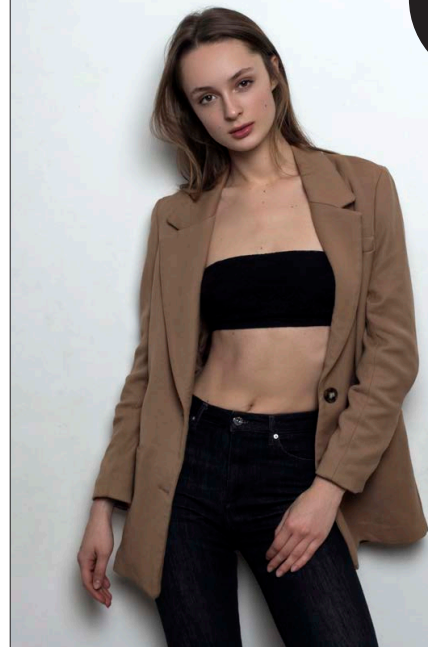

Sasha C

BRAVO MODELS

Height 176 Bust 82 Waist 57 Hips 86 Shoe 25 Eyes Brown Hair Lt.brown

FOX EY

HILLSIDE TERRACE H-301 18-17 SARUGAKUCHO SHIBUYA TOKYO 150-0033 JAPAN
PHONE 03.3463.9090 / FAX 03.3463.9901
WWW.BRAVOMODELS.NET