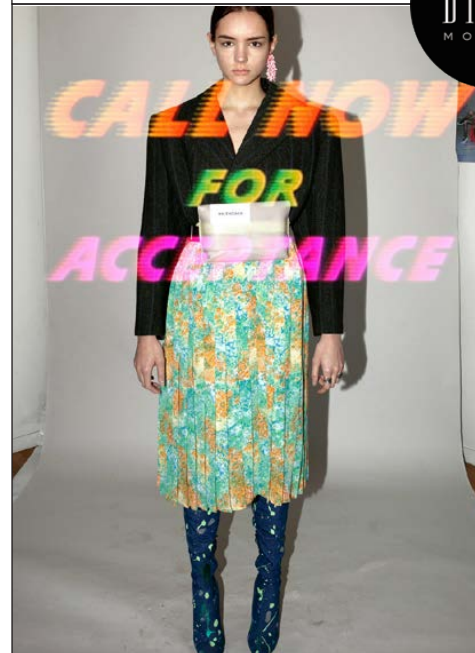

Paulina F

BRAVO MODELS

Height 178 Bust 80 Waist 61 Hips 88 Shoe 25.5 Eyes Brown Hair Brown

HILLSIDE TERRACE H-301 18-17 SARUGAKUCHO SHIBUYA TOKYO 150-0033 JAPAN  
PHONE 03.3463.9090 / FAX 03.3463.9901  
WWW.BRAVOMODELS.NET