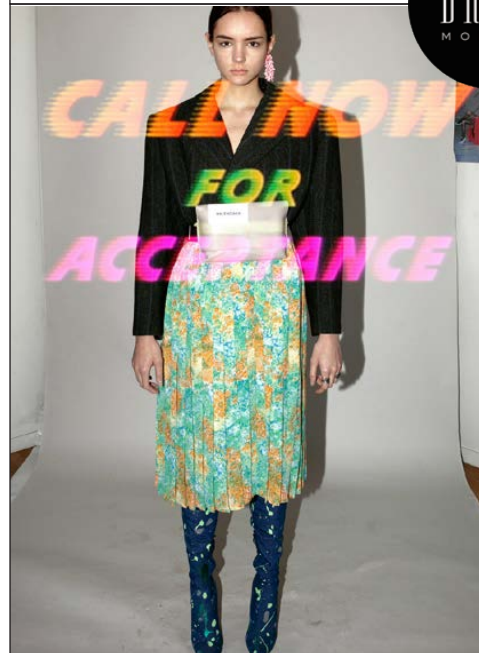

Paulina F

BRAVO MODELS

Height 178 Bust 80 Waist 61 Hips 88 Shoe 25.5 Eyes Brown Hair Brown

HILLSIDE TERRACE H-301 18-17 SARUGAKUCHO SHIBUYA TOKYO 150-0033 JAPAN
PHONE 03.3463.9090 / FAX 03.3463.9901
WWW.BRAVOMODELS.NET