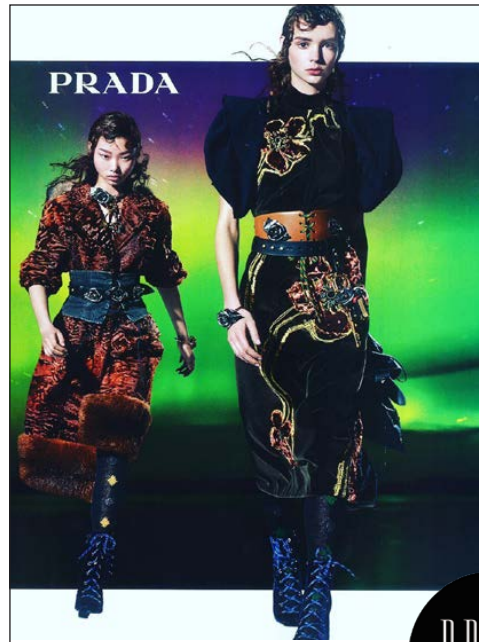

Paulina F

BRAVO MODELS

Height 178 Bust 80 Waist 61 Hips 88 Shoe 25.5 Eyes Brown Hair Brown

HILLSIDE TERRACE H-301 18-17 SARUGAKUCHO SHIBUYA TOKYO 150-0033 JAPAN
PHONE 03.3463.9090 / FAX 03.3463.9901
WWW.BRAVOMODELS.NET