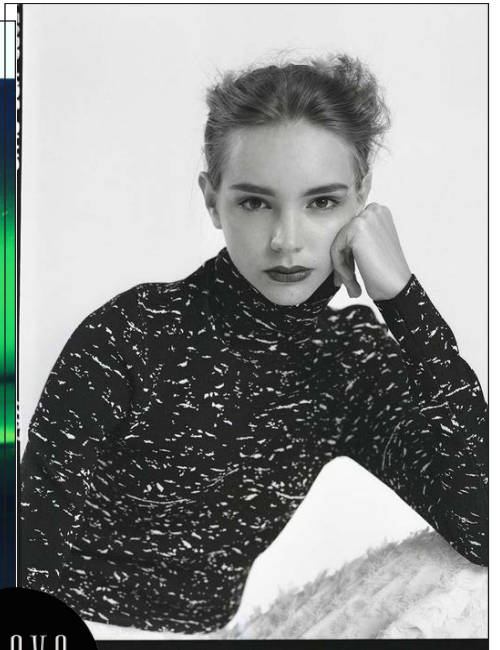

Paulina F

BRAVO MODELS

Height 178 Bust 80 Waist 61 Hips 88 Shoe 25.5 Eyes Brown Hair Brown

HILLSIDE TERRACE H-301 18-17 SARUGAKUCHO SHIBUYA TOKYO 150-0033 JAPAN
PHONE 03.3463.9090 / FAX 03.3463.9901
WWW.BRAVOMODELS.NET