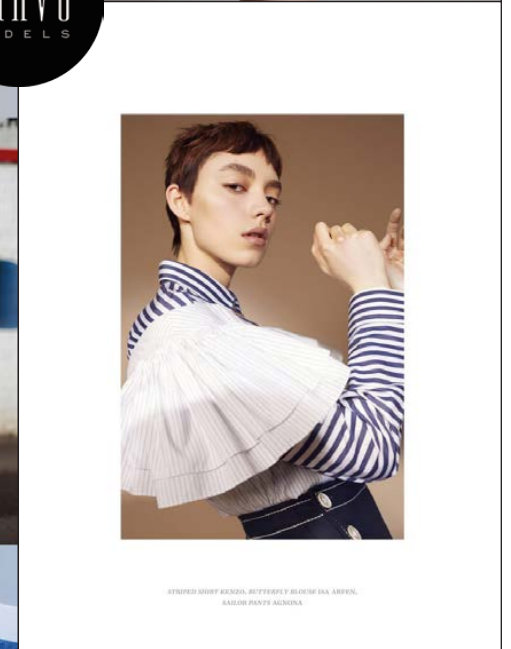

Ninouk

BRAVO MODELS

Height 176cm Bust 80cm Waist 60cm Hips 89cm Shoe 25.5 Eyes Brown Hair Brown

HILLSIDE TERRACE H-301 18-17 SARUGAKUCHO SHIBUYA TOKYO 150-0033 JAPAN
PHONE 03.3463.9090 / FAX 03.3463.9901
WWW.BRAVOMODELS.NET