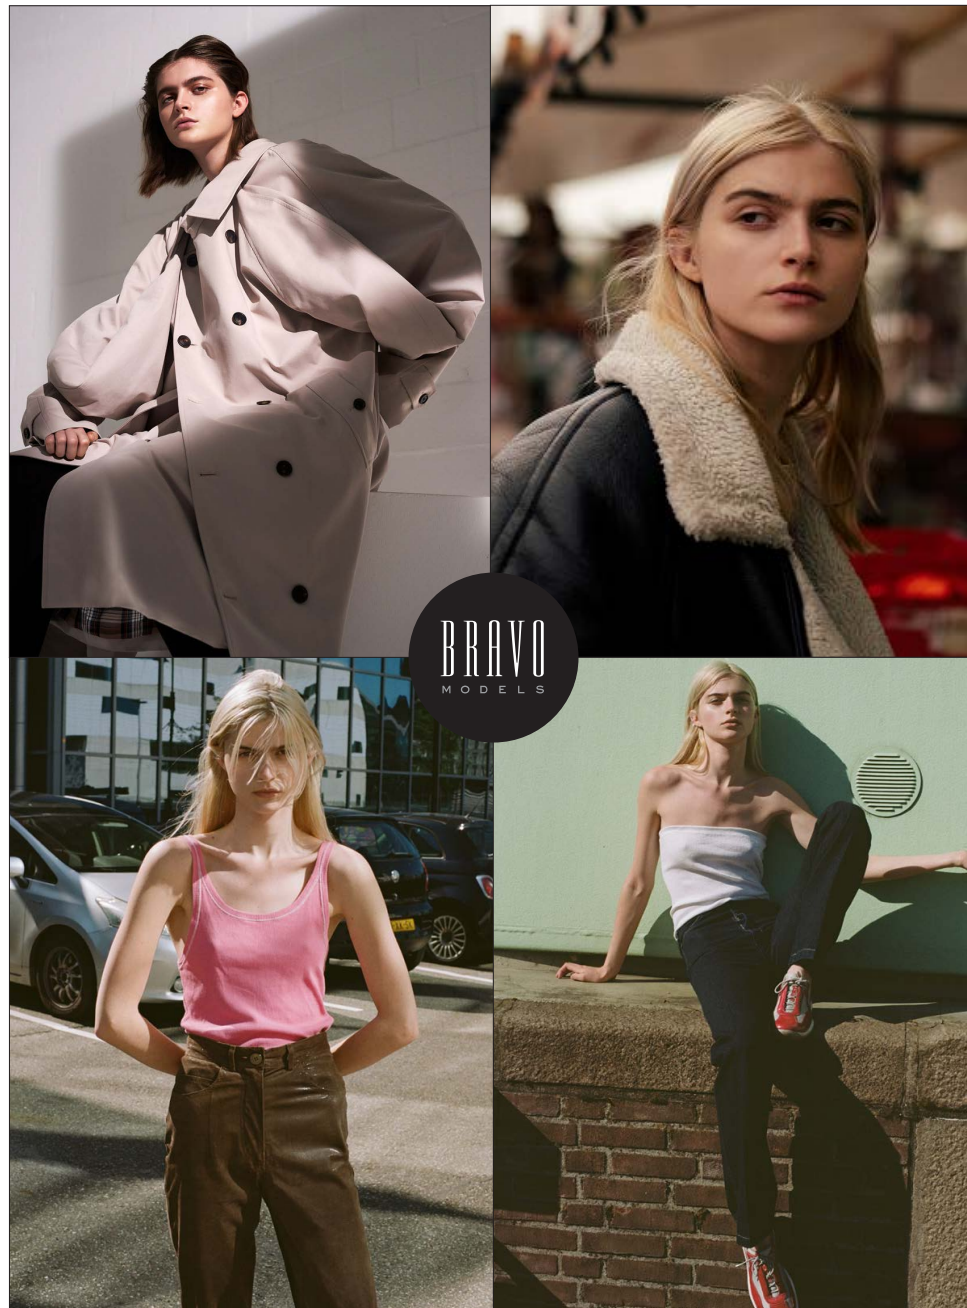

Niekée

BRAVO MODELS

Height 176 Bust 80 Waist 61 Hips 89 Shoe 25 Eyes Brown Hair Blonde

HILLSIDE TERRACE H-301 18-17 SARUGAKUCHO SHIBUYA TOKYO 150-0033 JAPAN  
PHONE 03.3463.9090 / FAX 03.3463.9901  
WWW.BRAVOMODELS.NET