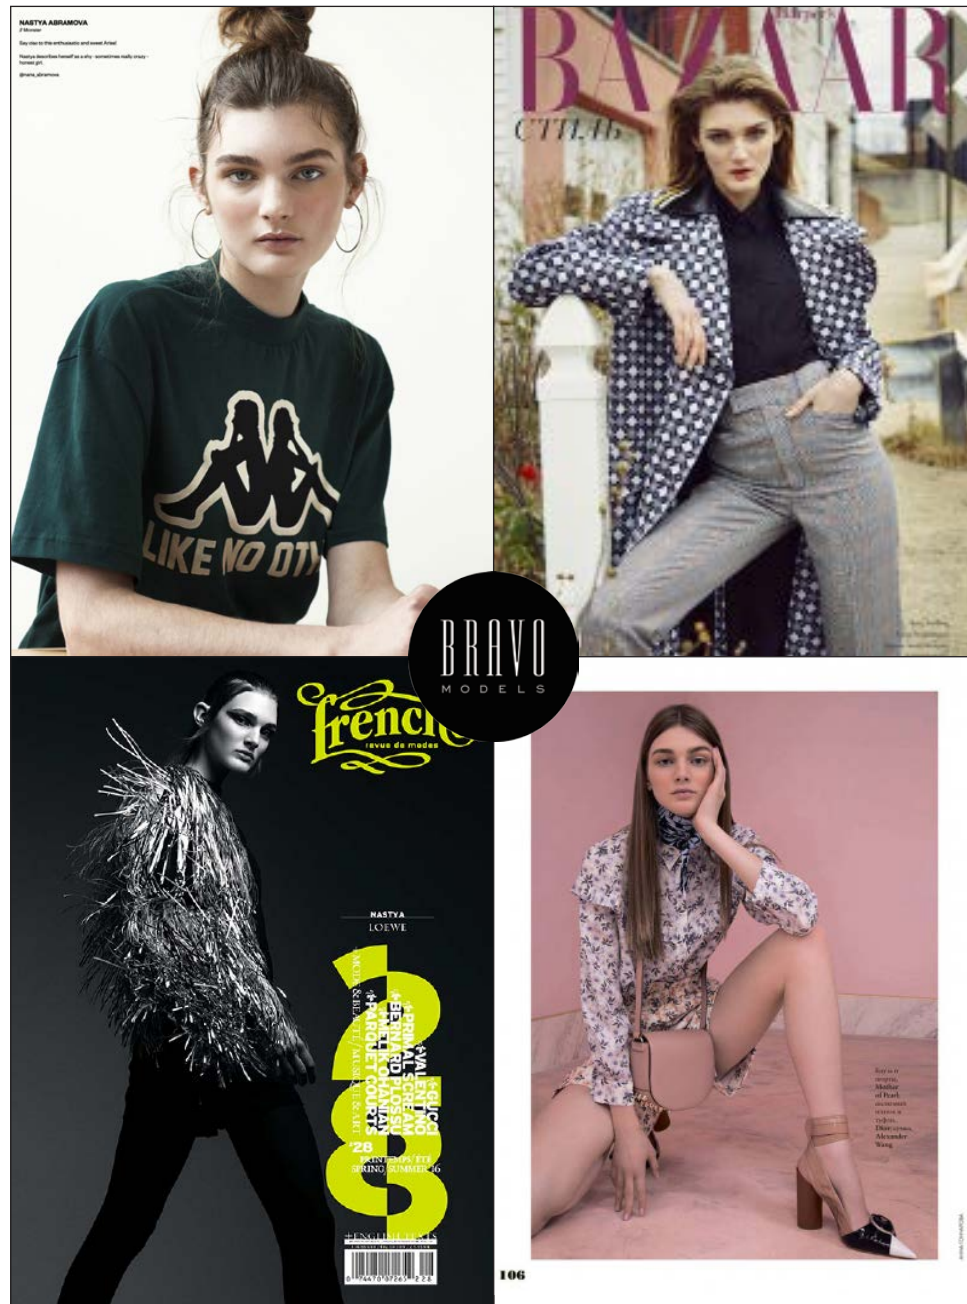

Nastya Ab

BRAVO MODELS

Height 177 Bust 77 Waist 58 Hips 88 Shoe 25.5 Eyes Blue Hair Lt. brown

HILLSIDE TERRACE H-301 18-17 SARUGAKUCHO SHIBUYA TOKYO 150-0033 JAPAN
 PHONE 03.3463.9090 / FAX 03.3463.9901
 WWW.BRAVOMODELS.NET