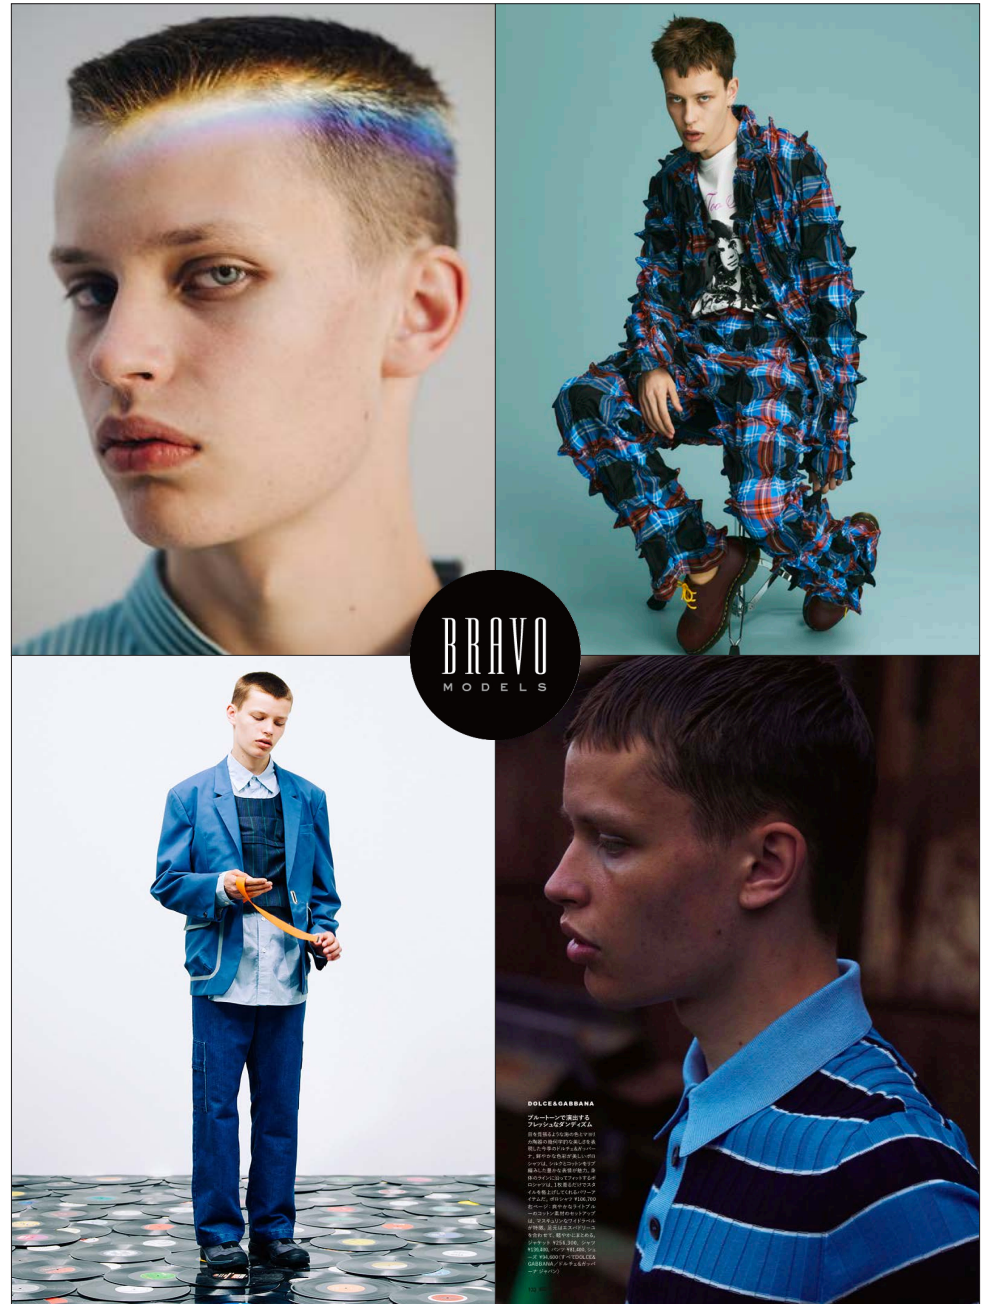

Matt

BRAVO MODELS

Height 183 Chest 82 Waist 62 Hips 85 Shoe 28 Eyes Blue Hair Dk. Blonde

HILLSIDE TERRACE H-301 18-17 SARUGAKUCHO SHIBUYA TOKYO 150-0033 JAPAN
 PHONE 03.3463.9090 / FAX 03.3463.9901
 WWW.BRAVOMODELS.NET