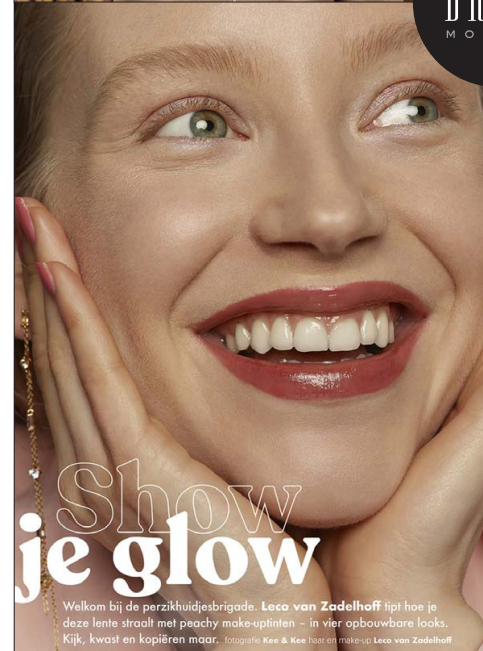

Jeske

BRAVO MODELS

Height 171 Bust 78 Waist 59 Hips 88 Shoe 24.5 Eyes Blue Hair Blonde

HILLSIDE TERRACE H-301 18-17 SARUGAKUCHO SHIBUYA TOKYO 150-0033 JAPAN
 PHONE 03.3463.9090 / FAX 03.3463.9901
 WWW.BRAVOMODELS.NET