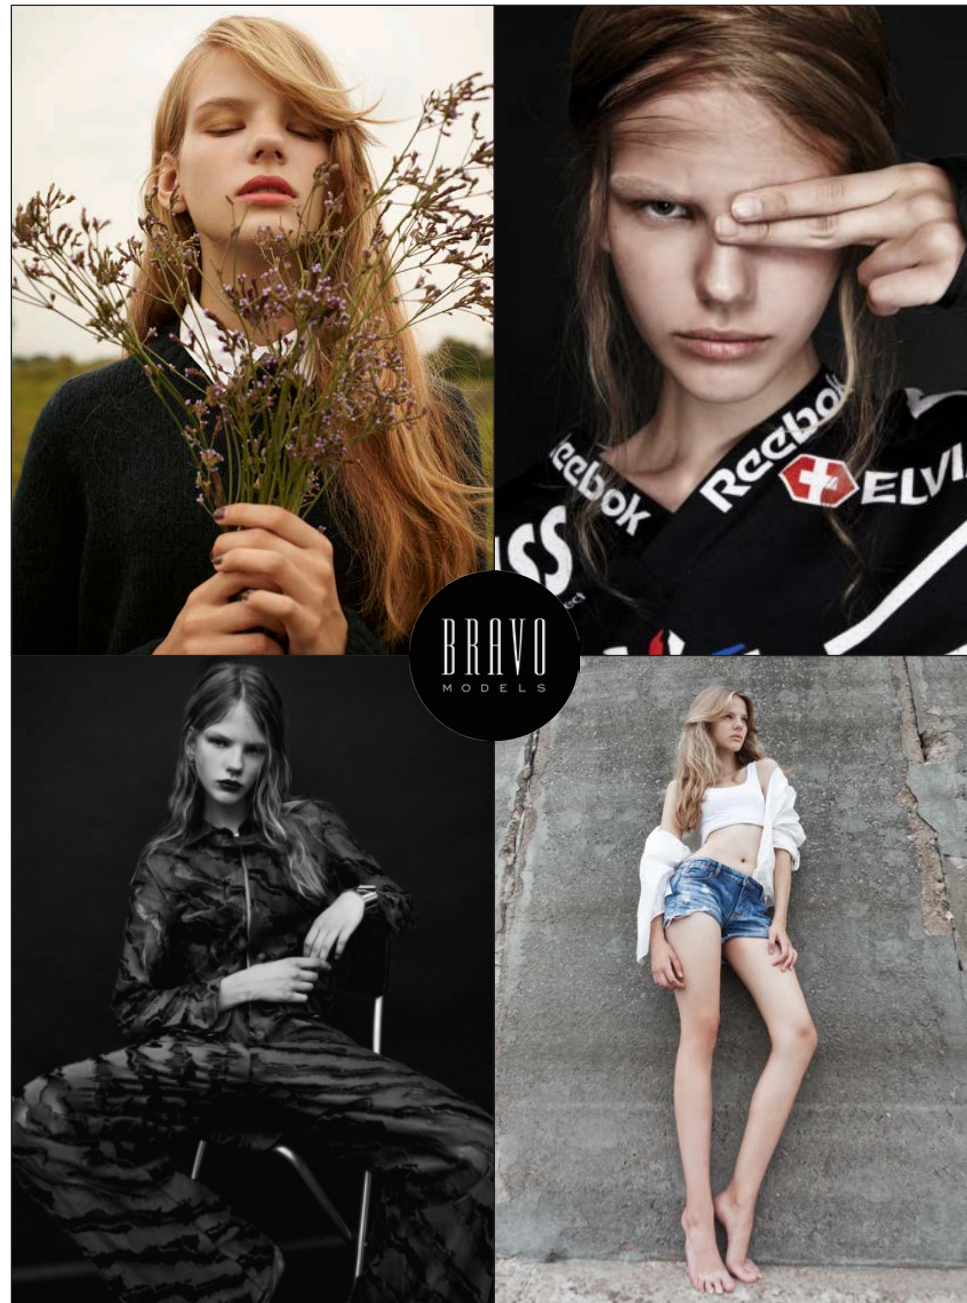

# Maryna H

BRAVO MODELS

Height 177cm Bust 78cm Waist 60cm Hips 90cm Shoe 25.5 Eyes Blue Hair Dk Blonde

HILLSIDE TERRACE H-301 18-17 SARUGAKUCHO SHIBUYA TOKYO 150-0033 JAPAN  
PHONE 03.3463.9090 / FAX 03.3463.9901  
WWW.BRAVOMODELS.NET