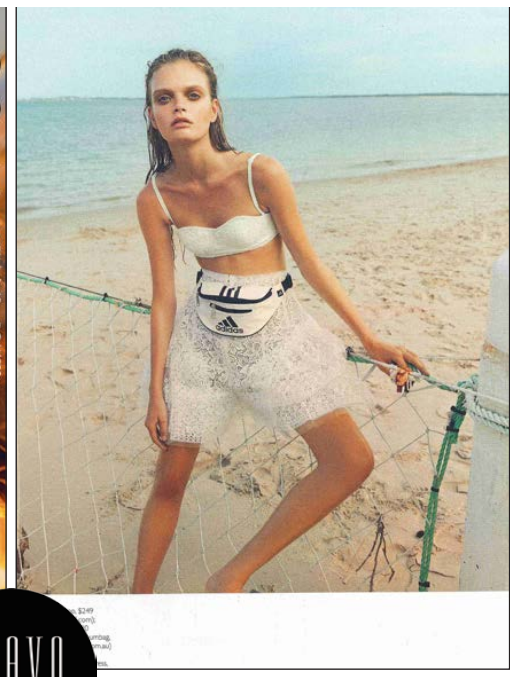

# Marthe W

**BRAVO MODELS**

Height 177 Bust 78 Waist 59 Hips 89 Shoe 24.5 Eyes Blue Hair Dk.Blonde

HILLSIDE TERRACE H-301 18-17 SARUGAKUCHO SHIBUYA TOKYO 150-0033 JAPAN  
 PHONE 03.3463.9090 / FAX 03.3463.9901  
 WWW.BRAVOMODELS.NET