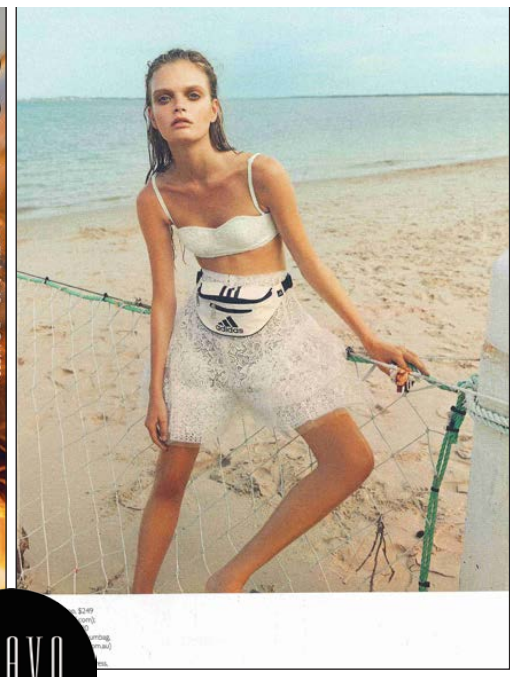

Marthe W

BRAVO MODELS

Height 177 Bust 78 Waist 59 Hips 89 Shoe 24.5 Eyes Blue Hair Dk.Blonde

HILLSIDE TERRACE H-301 18-17 SARUGAKUCHO SHIBUYA TOKYO 150-0033 JAPAN
 PHONE 03.3463.9090 / FAX 03.3463.9901
 WWW.BRAVOMODELS.NET