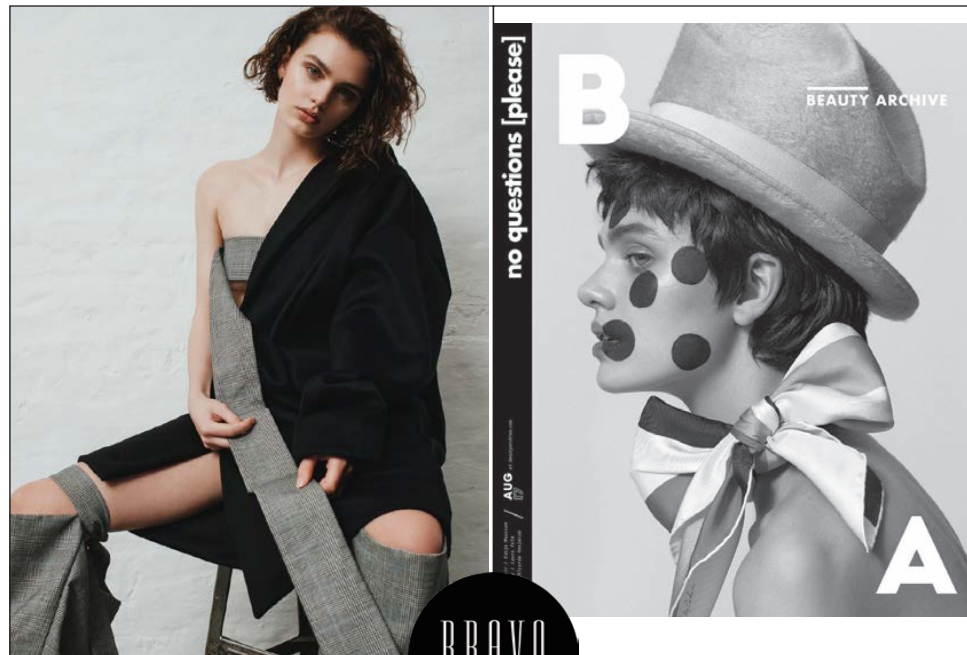

ZOE

BRAVO MODELS

Height 173 Bust 76 Waist 58 Hips 88 Shoe 25 Eyes Blue Hair Brown

HILLSIDE TERRACE H-301 18-17 SARUGAKUCHO SHIBUYA TOKYO 150-0033 JAPAN
 PHONE 03.3463.9090 / FAX 03.3463.9901
 WWW.BRAVOMODELS.NET