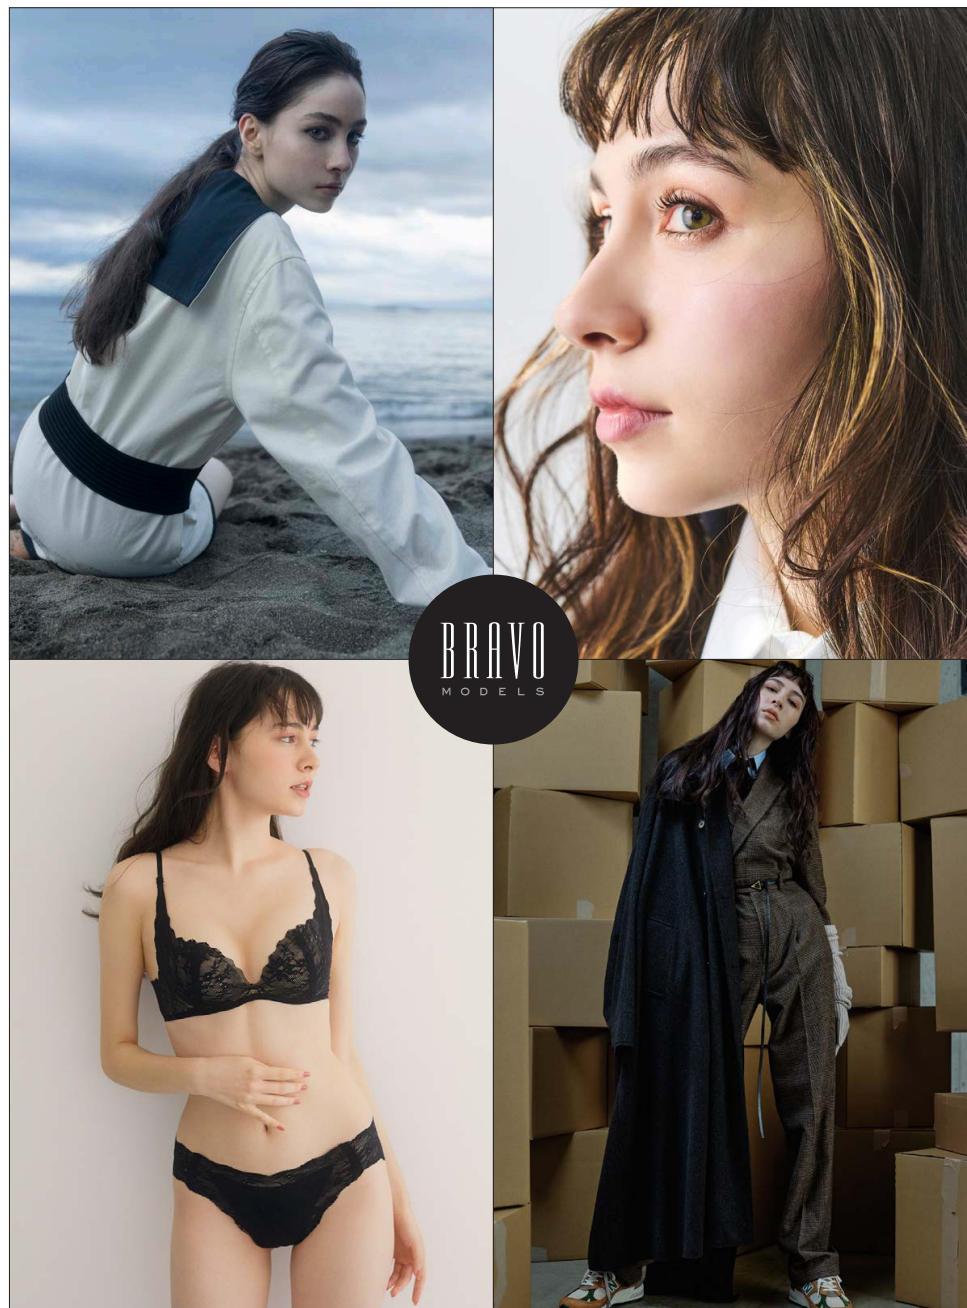

NOELLE

ノエル

BRAVO MODELS

Height 175 Bust 83 Waist 60 Hips 89 Shoe 24.5 Eyes Hazel Hair Dk Brown

HILLSIDE TERRACE H-301 18-17 SARUGAKUCHO SHIBUYA TOKYO 150-0033 JAPAN
PHONE 03.3463.9090 / FAX 03.3463.9901
WWW.BRAVOMODELS.NET