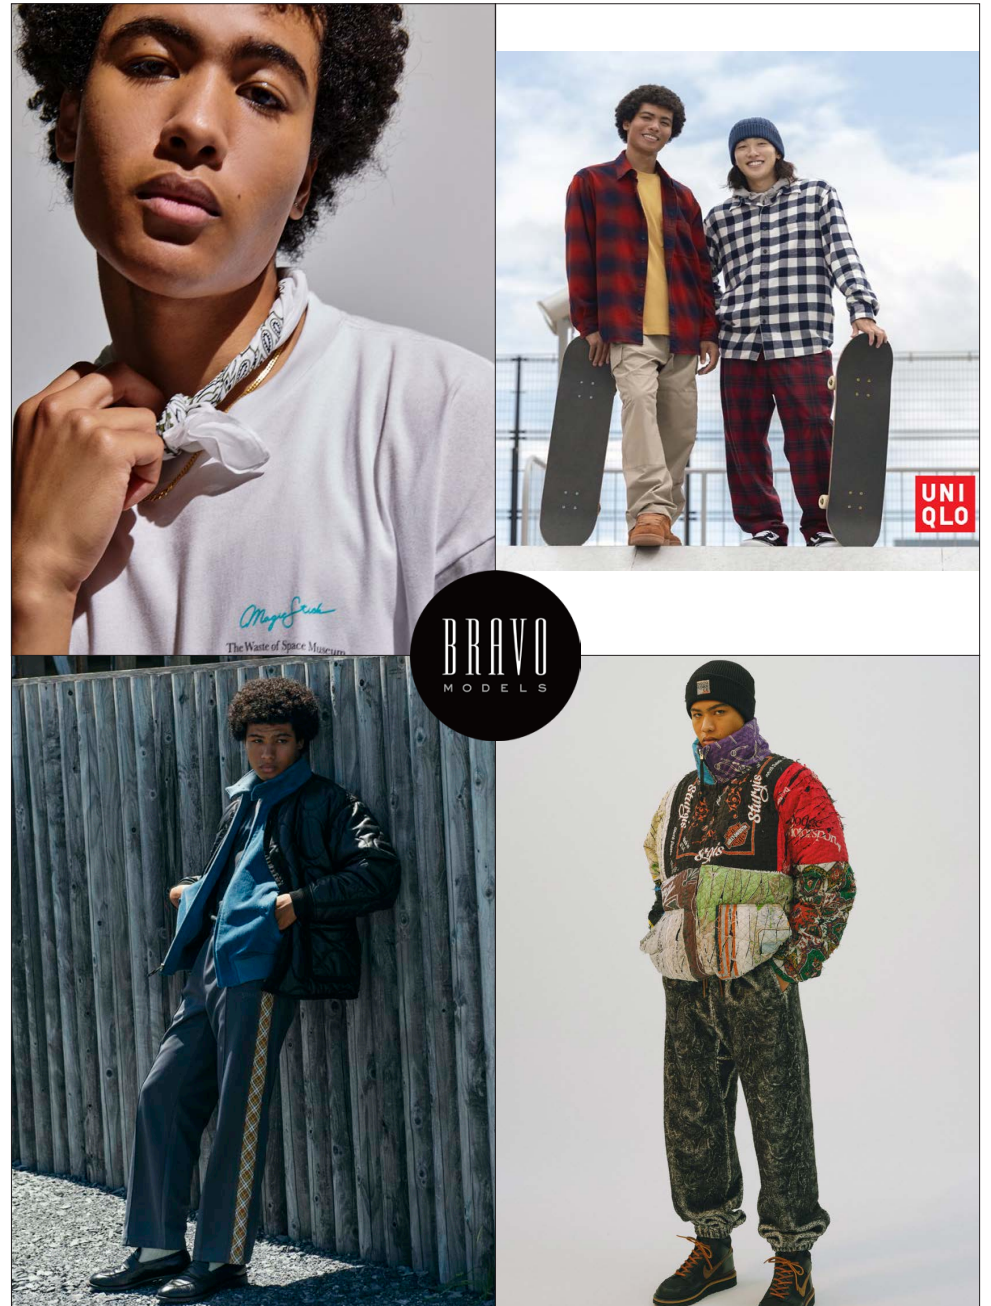

Njabulo

BRAVO MODELS

Height 181 Chest 92 Waist 70 Hips 89 Shoe 27.5 Eyes Black Hair Black

HILLSIDE TERRACE H-301 18-17 SARUGAKUCHO SHIBUYA TOKYO 150-0033 JAPAN
PHONE 03.3463.9090 / FAX 03.3463.9901
WWW.BRAVOMODELS.NET