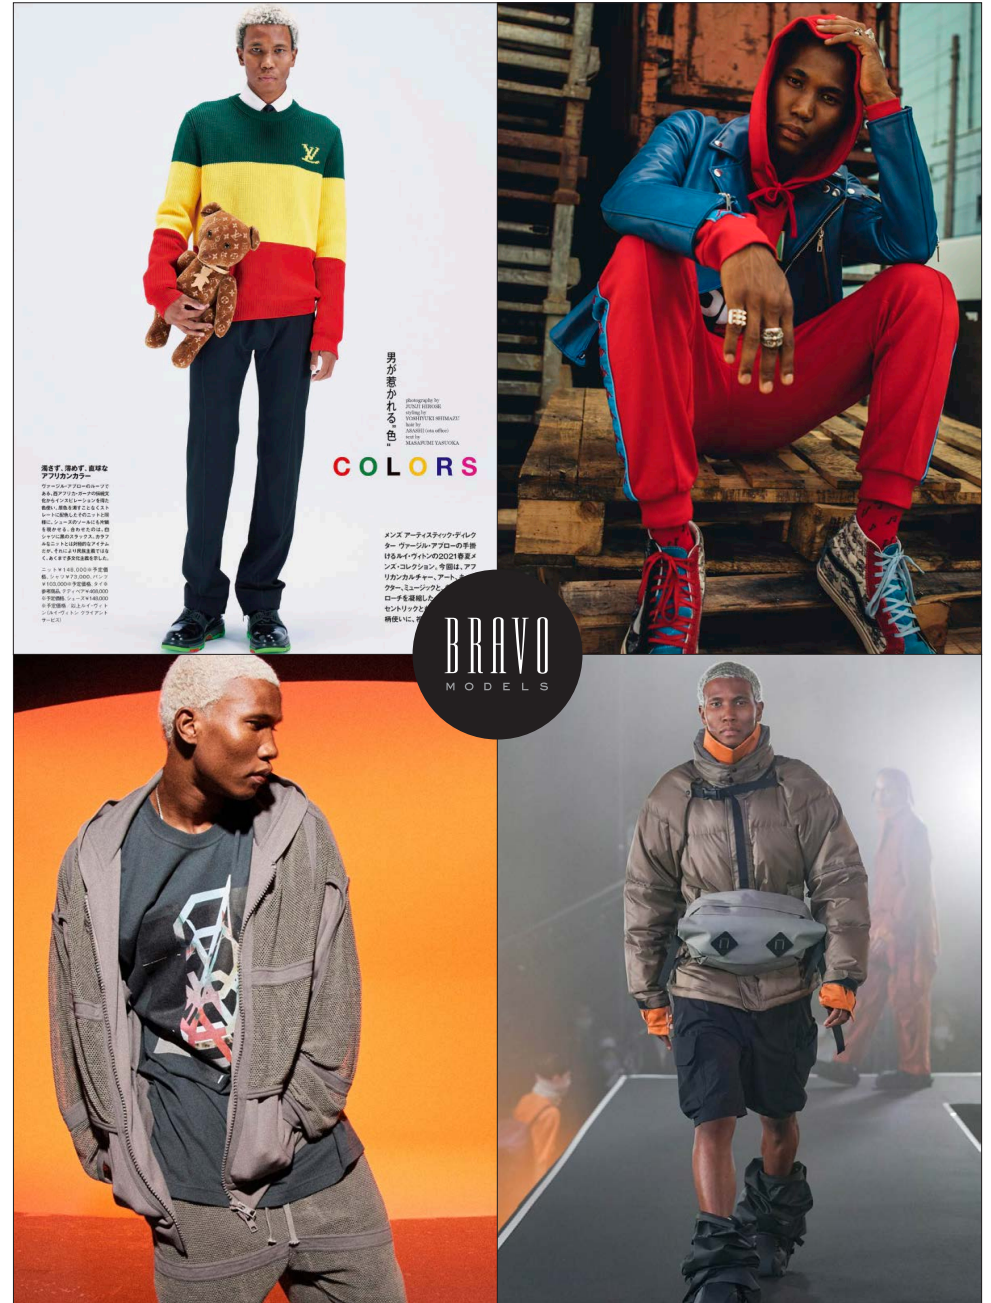

MK

BRAVO MODELS

Height 184 Chest 90 Waist 76 Hips 92 Shoe 27.5 Eyes Blonde Hair Black

男が着られる色
COLORS

HILLSIDE TERRACE H-301 18-17 SARUGAKUCHO SHIBUYA TOKYO 150-0033 JAPAN
PHONE 03.3463.9090 / FAX 03.3463.9901
WWW.BRAVOMODELS.NET