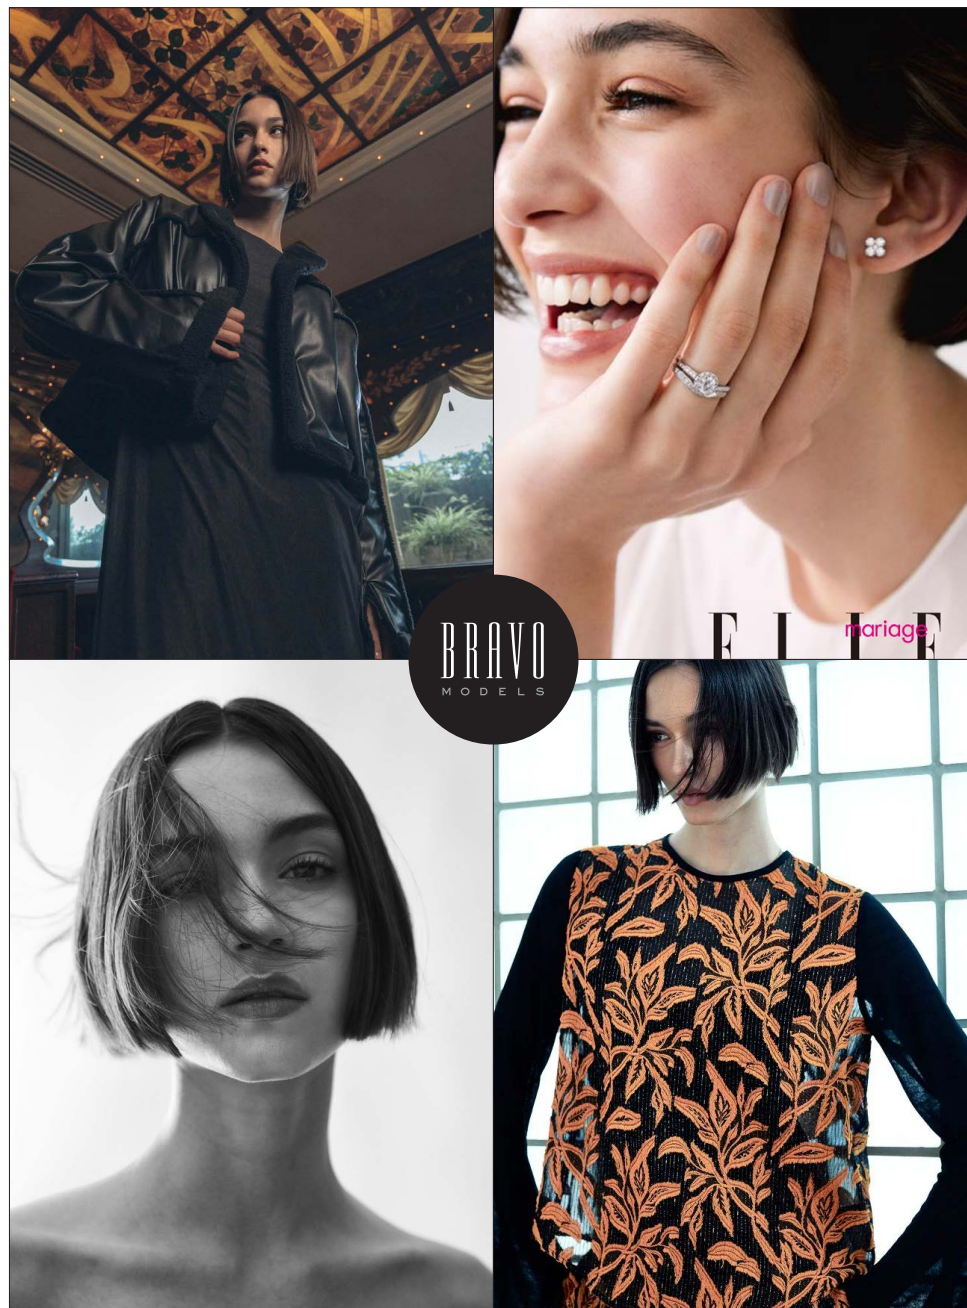

Maria Go

BRAVO MODELS

Height 174 Bust 77 Waist 60 Hips 88 Shoe 25 Eyes Blown Hair Blown

HILLSIDE TERRACE H-301 18-17 SARUGAKUCHO SHIBUYA TOKYO 150-0033 JAPAN
PHONE 03.3463.9090 / FAX 03.3463.9901
WWW.BRAVOMODELS.NET