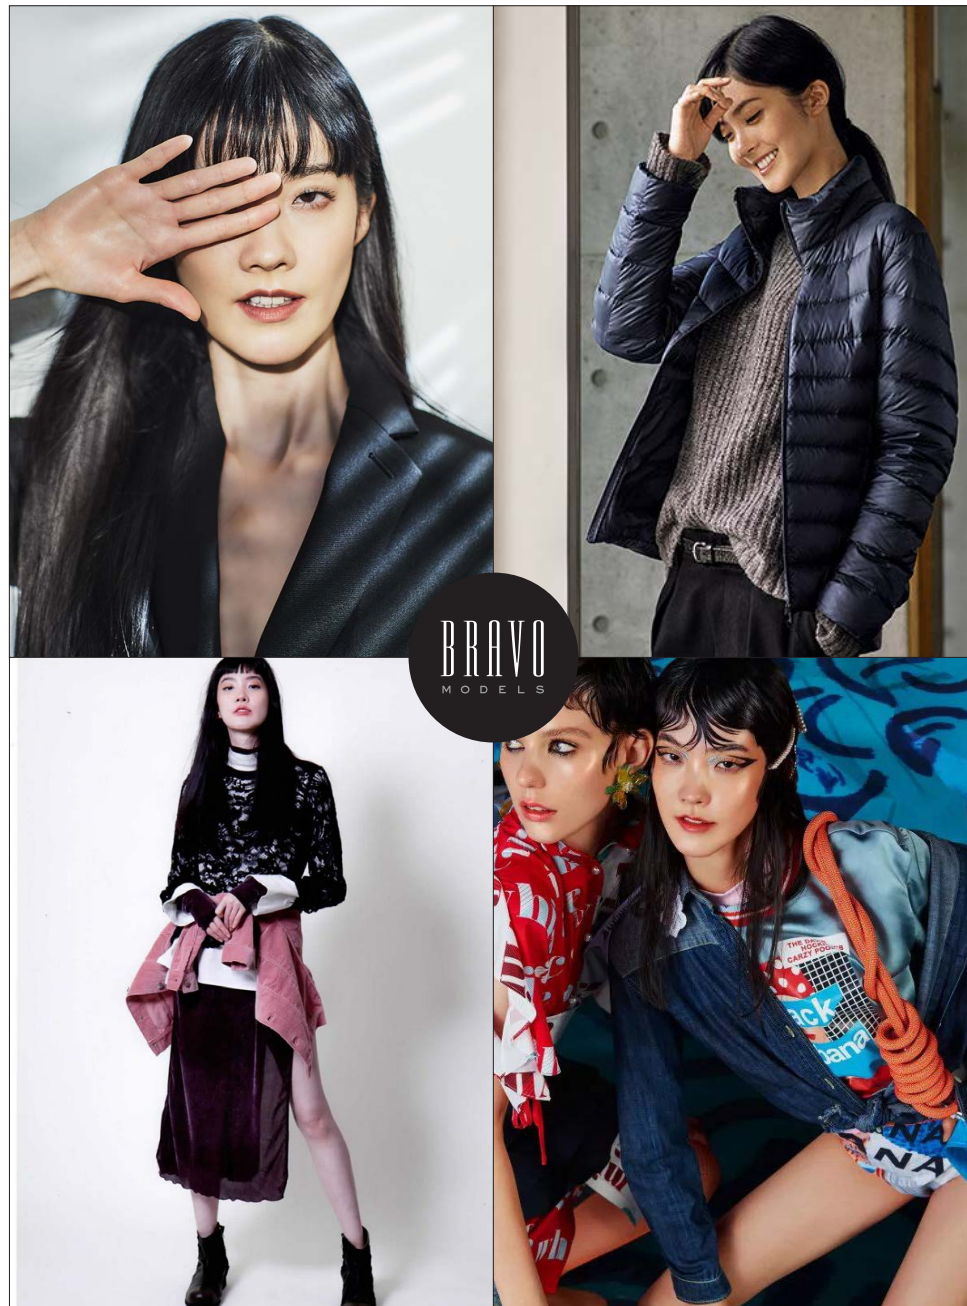

Mana

真奈

BRAVO MODELS

Height 173 Bust 83 Waist 58 Hips 86 Shoe 23 Eyes Brown Hair Brown

HILLSIDE TERRACE H-301 18-17 SARUGAKUCHO SHIBUYA TOKYO 150-0033 JAPAN
PHONE 03.3463.9090 / FAX 03.3463.9901
WWW.BRAVOMODELS.NET